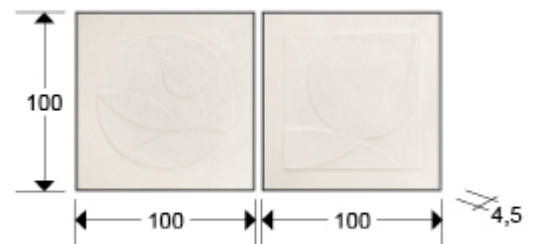

Albos

702539

Recommended product

Bass-relieves

Set of 2 bas-relieves made with EVA sheets decorated and set on a frame. Black polystyrene frame. Ready to hang in horizontal or vertical position.

GENERAL INFORMATION

Catalogue: M43 Decoracion, espejos y mob
Page: 17
EAN Code: 8435435339821
Type: Bass-relieves
Collection: Albos

SIZES

Sizes: ↔ 100.0 ↓ 100.0 ↗ 4.5 cm
Weight: 7.2 Kg

SIZES WITH PACKAGING

Weight: 9.4 Kg
Volume: 0.1350m³
Sizes: ↔ 106.0 ↓ 106.0 ↗ 12.0 cm

ADDITIONAL INFORMATION

Material: Canvas, EVA sheet, PS frame
Finish: Acrylic paint, black