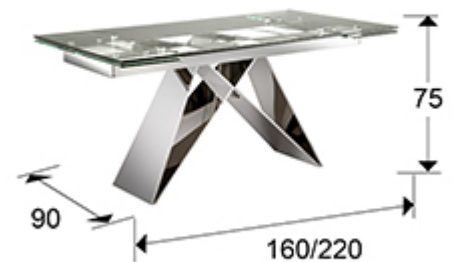

Mika 713016

Dining tables

Extendable dining table 160/220 cm, made of stainless steel, high gloss finish. Safety glass top of 12 mm thickness, with polished edge.

MIKA dining table with ALOHA armchairs

GENERAL INFORMATION

Catalogue: M43 Decoracion, espejos y mob
 Page: 157
 EAN Code: 8435435326166
 Type: Dining tables
 Collection: Mika

SIZES

Sizes: ↔ 160.0 ↓ 75.0 ↗ 90.0 cm
 Weight: 95.9 Kg
 Packaging weight 1: 23.5 Kg
 Packaging weight 2: 29.7 Kg
 Packaging weight 3: 42.7 Kg