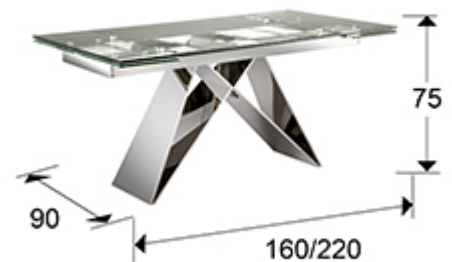

Mika 713016

Dining tables

Extendable dining table 160/220 cm, made of stainless steel, high gloss finish. Safety glass top of 12 mm thickness, with polished edge.

MIKA dining table with ALOHA armchairs

GENERAL INFORMATION

Catalogue: M43 Decoracion, espejos y mob
 Page: 157
 EAN Code: 8435435326166
 Type: Dining tables
 Collection: Mika

SIZES

Sizes: ↔ 160.0 ↓ 75.0 ↗ 90.0 cm
 Weight: 95.9 Kg
 Packaging weight 1: 23.5 Kg
 Packaging weight 2: 29.7 Kg
 Packaging weight 3: 42.7 Kg