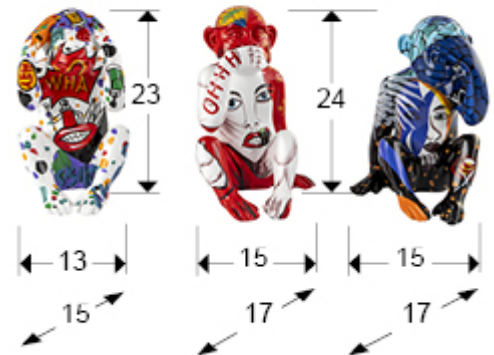

Monos Sabios

713863

Recommended product

Decorative figures

"Wise monkeys" set of 3 figures, made of polyresin.
 Decoration: Graffiti.

GENERAL INFORMATION

Catalogue: M43 Decoracion, espejos y mob
 Page: 118
 EAN Code: 8435435339715
 Type: Decorative figures
 Collection: Monos Sabios

SIZES

Sizes: → 15.0 ↓ 24.0 ↗ 17.0 cm
 Weight: 2.8 Kg

SIZES WITH PACKAGING

Weight: 3.4 Kg
 Volume: 0.0350m³
 Sizes: → 53.0 ↓ 21.0 ↗ 31.0 cm