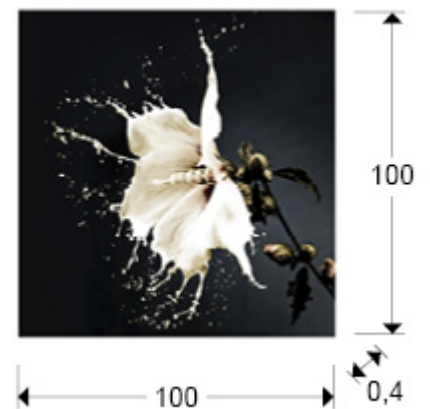

## Splash

719360

Prints and Photos

Recommended product

Printed photography, set on tempered glass. Ironwork to hold to the wall included.

### SIZES

Sizes: ↔ 100.0 ↓ 100.0 ↗ 0.4 cm  
Weight: 10.0 Kg