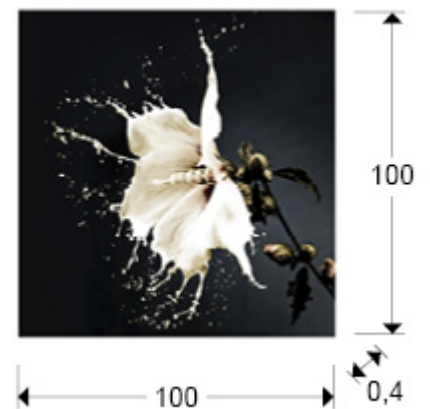

Splash

719360

Prints and Photos

Recommended product

Printed photography, set on tempered glass. Ironwork to hold to the wall included.

GENERAL INFORMATION

Catalogue: M43 Decoracion, espejos y mob
Page: 74
EAN Code: 8435435331221
Type: Prints and Photos
Collection: Splash

SIZES

Sizes: ↔ 100.0 ↓ 100.0 ↗ 0.4 cm
Weight: 10.0 Kg

SIZES WITH PACKAGING

Weight: 12.5 Kg
Volume: 0.0590m³
Sizes: ↔ 109.0 ↓ 109.0 ↗ 5.0 cm

ADDITIONAL INFORMATION

Material: Bright glass
Finish: Printed photo