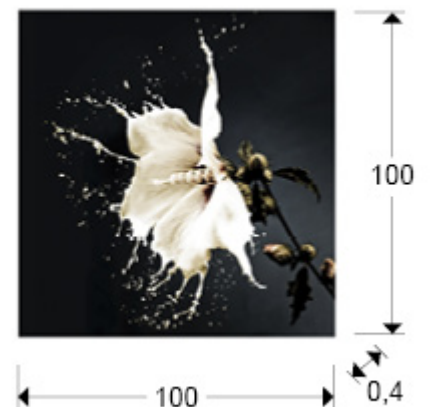

Splash

719360

Prints and Photos

Printed photography, set on tempered glass. Ironwork to hold to the wall included.

GENERAL INFORMATION

Catalogue: M43 Decoracion, espejos y mob
Page: 74
EAN Code: 8435435331221
Type: Prints and Photos
Collection: Splash

SIZES

Sizes: ↔ 100.0 ↓ 100.0 ↗ 0.4 cm
Weight: 10.0 Kg

SIZES WITH PACKAGING

Weight: 12.5 Kg
Volume: 0.0590m³
Sizes: ↔ 109.0 ↓ 109.0 ↗ 5.0 cm

ADDITIONAL INFORMATION

Material: Bright glass
Finish: Printed photo