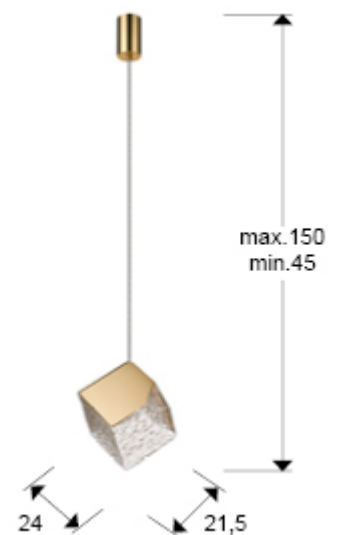

Priscila

720137

1 Light Pendants

Recommended product

Lamp of 1 light made of metal and steel finished in gold.
Cubic shade of textured glass. Adjustable in height.

·This item includes 1 G9 LED 6W This lamp is supplied
with GRAVITY TOGGLES, to improve ceiling fixing.

GENERAL INFORMATION

Catalogue: i42 Iluminación
Page: 166
EAN Code: 8435435335434
Type: 1 Light Pendants
Collection: Priscila

SIZES

Sizes: ↔ 24.0 ↓ 24.0 ↗ 21.5 cm
Height when installed: 45.0/ max. 150.0 cm
Weight: 1.5 Kg

SIZES WITH PACKAGING

Weight: 1.9 Kg
Volume: 0.0190m³
Sizes: ↔ 23.0 ↓ 35.0 ↗ 23.0 cm

TECHNICAL INFORMATION

IP protection: IP 20
Electric class: Class 1
Maximum power: 28W
Voltage: 220/240 V
Frequency: 50/60 Hz