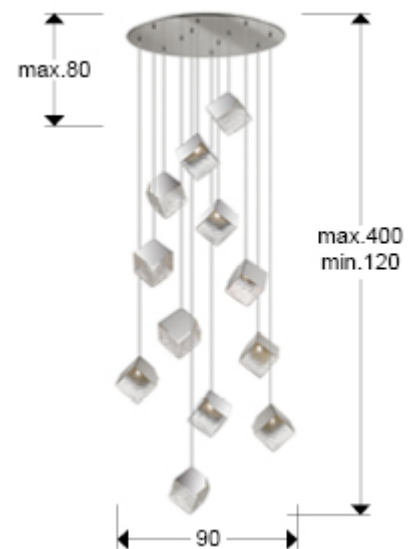

Priscila

721240

Large lamps

Round lamp of 12 lights, made of metal and steel, chrome finish. Cubic shade of textured glass. Adjustable in height.

·This item includes 12 G9 LED 6W This lamp is supplied with GRAVITY TOGGLES, to improve ceiling fixing.

GENERAL INFORMATION

EAN Code: 8435435335489

Type: Large lamps

Collection: Priscila

SIZES

Sizes: Ø 90.0 ↓ 400.0 cm

Height when installed: 120.0/ max. 400.0 cm

Weight: 21.8 Kg

SIZES WITH PACKAGING

Weight: 26.0 Kg

Volume: 0.2530m³

Sizes: ↔ 89.0 ↓ 32.0 ↗ 89.0 cm

TECHNICAL INFORMATION

IP protection: IP 20
Electric class: Class 1
Maximum power: 12x28W
Voltage: 220/240 V
Frequency: 50 Hz

ADDITIONAL INFORMATION

Material: Metal, steel, glass
Finish: Chromed, textured
Assembling time by customer: 30 min