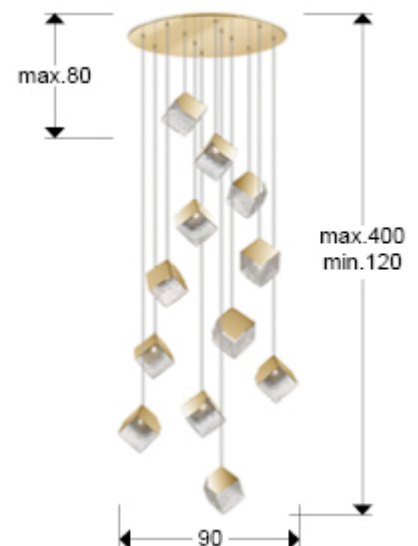

Priscila

721257

Large lamps

Round lamp of 12 lights, made of metal and steel, finished in gold. Cubic shade of textured glass. Adjustable in height.

·This item includes 12 G9 LED 6W This lamp is supplied with GRAVITY TOGGLES, to improve ceiling fixing.

GENERAL INFORMATION

Catalogue: i42 Iluminación
 Page: 169
 EAN Code: 8435435335496
 Type: Large lamps
 Collection: Priscila

SIZES

Sizes: \varnothing 90.0 \updownarrow 400.0 cm
 Height when installed: 120.0/ max. 400.0 cm
 Weight: 21.8 Kg

SIZES WITH PACKAGING

Weight: 26.0 Kg
 Volume: 0.2530m³
 Sizes: \leftrightarrow 89.0 \updownarrow 32.0 \nearrow 89.0 cm

TECHNICAL INFORMATION

IP protection: IP 20
Electric class: Class 1
Maximum power: 12x28W
Voltage: 220/240 V
Frequency: 50 Hz

ADDITIONAL INFORMATION

Material: Metal, steel, glass
Finish: Golden, textured
Assembling time by customer: 30 min