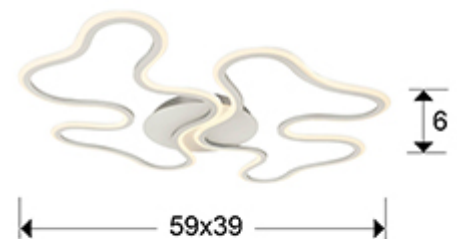

Marea 723714

Flush Ceiling Lamps

LED ceiling or wall lamp, made of metal and aluminium, sanded white finish. Opal silicone diffuser. 28W LED, 1500 lm, 3000 K.

· This lamp is supplied with GRAVITY TOGGLES, to improve ceiling fixing.

GENERAL INFORMATION

Catalogue: i42 Iluminación
Page: 247
EAN Code: 8435435327705
Type: Flush Ceiling Lamps
Collection: Marea

SIZES

Sizes: → 59.0 ↓ 6.0 ↗ 39.0 cm
Weight: 1.6 Kg

SIZES WITH PACKAGING

Weight: 2.2 Kg
Volume: 0.0360m³
Sizes: → 62.0 ↓ 48.0 ↗ 12.0 cm

DRIVER LED

Make: EAGLERISE
Model: LS-40-700 LIEXL
Quantity: 1 Units
Dimmable: No
Maximum power: 0W
Sizes: ↔ 0,0 ↓ 0,0 ↗ 0,0 cm

ADDITIONAL INFORMATION

Material: Metal, aluminium, silicone
Finish: Sanded white, opal