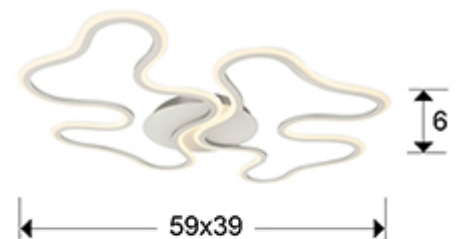

SIZES

Sizes: → 59.0 ↓ 6.0 ↗ 39.0 cm
Weight: 1.6 Kg

SIZES WITH PACKAGING

Weight: 2.2 Kg
Volume: 0.0360m³
Sizes: → 62.0 ↓ 48.0 ↗ 12.0 cm