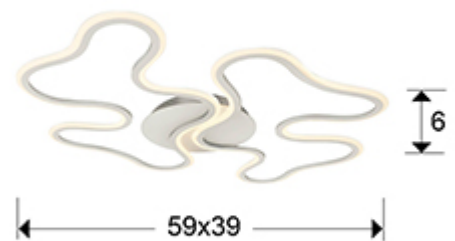

Marea 723714

Flush Ceiling Lamps

LED ceiling or wall lamp, made of metal and aluminium, sanded white finish. Opal silicone diffuser. 28W LED, 1500 lm, 3000 K.

For markets with 110v voltage, we will change the LED driver for an equivalent one suitable for this voltage. · This lamp is supplied with GRAVITY TOGGLES, to improve ceiling fixing.

GENERAL INFORMATION

Catalogue: i42 Iluminación
Page: 247
EAN Code: 8435435327705
Type: Flush Ceiling Lamps
Collection: Marea

SIZES

Sizes: ↔ 59.0 ↓ 6.0 ↗ 39.0 cm
Weight: 1.6 Kg

SIZES WITH PACKAGING

Weight: 2.2 Kg
Volume: 0.0360m³
Sizes: ↔ 62.0 ↓ 48.0 ↗ 12.0 cm

DRIVER LED

Make: EAGLERISE
Model: LS-40-700 LI EXC S
Quantity: 1 Units
Dimmable: No
Maximum power: 29W
Frequency: 50-60 Hz
Primary voltage: 220-240 V
Type: Corriente constante
Secondary current: 700 V
Sizes: ↔ 10,0 ↓ 2,0 ↗ 4,0 cm