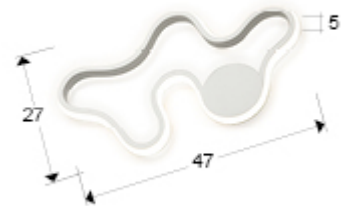

Marea

723955

Wall lamps

Recommended product

LED wall or ceiling lamp, made of metal and aluminium, sand white finish. Opal silicone diffuser. 14W LED. 800 lm. 3.000 K.

GENERAL INFORMATION

Catalogue: i42 Iluminación
Page: 246
EAN Code: 8435435323202
Type: Wall lamps
Collection: Marea

SIZES

Sizes: ↔ 47.0 ↓ 27.0 ↗ 5.0 cm
Weight: 0.9 Kg

SIZES WITH PACKAGING

Weight: 1.5 Kg
Volume: 0.0260m³
Sizes: ↔ 38.0 ↓ 12.0 ↗ 57.0 cm

TECHNICAL INFORMATION

IP protection: IP 20
Electric class: Class 1
Maximum power: 14W
Voltage: 220/240 V
Frequency: 50/60 Hz
Dimmable: NO
Colour temperature: 3,000 K
Average lifespan: 50,000 h
Power factor: >0.9
CRI: >80