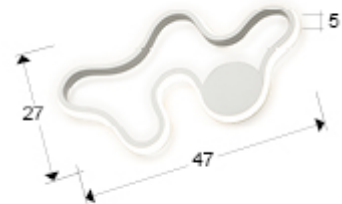

## Marea

723955

Wall lamps

LED wall or ceiling lamp, made of metal and aluminium, sand white finish. Opal silicone diffuser. 14W LED. 800 lm. 3.000 K.

For markets with 110v voltage, we will change the LED driver for an equivalent one suitable for this voltage.

### SIZES

Sizes: ↔ 47.0 ↓ 27.0 ↗ 5.0 cm  
Weight: 0.9 Kg

### SIZES WITH PACKAGING

Weight: 1.5 Kg  
Volume: 0.0260m<sup>3</sup>  
Sizes: ↔ 38.0 ↓ 12.0 ↗ 57.0 cm

---