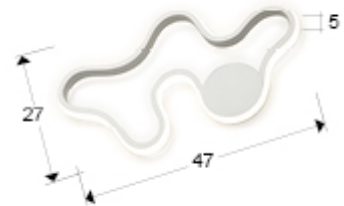

## Marea

723955

Wall lamps

LED wall or ceiling lamp, made of metal and aluminium, sand white finish. Opal silicone diffuser. 14W LED. 800 lm. 3.000 K.

### SIZES

Sizes: ↔ 47.0 ↓ 27.0 ↗ 5.0 cm  
Weight: 0.9 Kg

### SIZES WITH PACKAGING

Weight: 1.5 Kg  
Volume: 0.0260m<sup>3</sup>  
Sizes: ↔ 57.0 ↓ 38.0 ↗ 12.0 cm

---