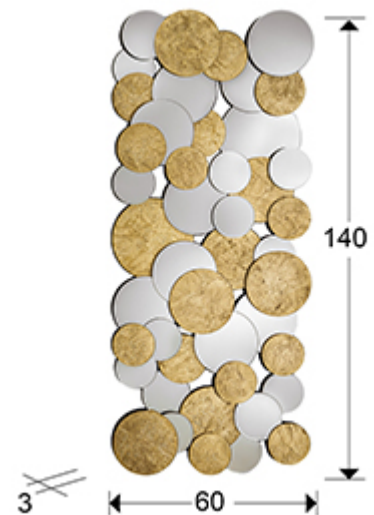

**Cirze** 725751  
Glass mirrors

Mirror formed by circles of mirrors and glasses with GOLD LEAF background, beveled. Black lacquered MDF back. Ready to hang in horizontal or vertical position.

**GENERAL INFORMATION**

Catalogue: M43 Decoracion, espejos y mob  
Page: 93  
EAN Code: 8435435317010  
Type: Glass mirrors  
Collection: Cirze

**SIZES**

Sizes: → 60.0 ↓ 140.0 ↗ 3.0 cm  
Weight: 16.0 Kg

**SIZES WITH PACKAGING**

Weight: 21.4 Kg  
Volume: 0.1220m<sup>3</sup>  
Sizes: → 73.0 ↓ 152.0 ↗ 11.0 cm

**ADDITIONAL INFORMATION**

Material: Glass, MDF  
Finish: Silver mirror, gold leaf, black