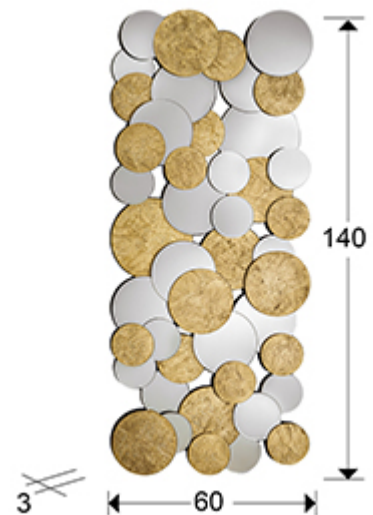

Cirze 725751
Glass mirrors

Mirror formed by circles of mirrors and glasses with GOLD LEAF background, beveled. Black lacquered MDF back. Ready to hang in horizontal or vertical position.

GENERAL INFORMATION

Catalogue: M43 Decoracion, espejos y mob
Page: 93
EAN Code: 8435435317010
Type: Glass mirrors
Collection: Cirze

SIZES

Sizes: → 60.0 ↓ 140.0 ↗ 3.0 cm
Weight: 16.0 Kg

SIZES WITH PACKAGING

Weight: 21.4 Kg
Volume: 0.1220m³
Sizes: → 73.0 ↓ 152.0 ↗ 11.0 cm

ADDITIONAL INFORMATION

Material: Glass, MDF
Finish: Silver mirror, gold leaf, black