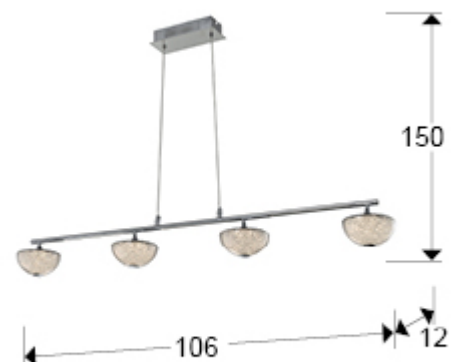

## Lua

726281

Pendants

Lamp of 4 LED lights, made of chromed metal and aluminium. Semi-spherical glass shades, with granulated glass texture inside. 4x5,3W LED. 1.484 lm. 4.000°K.

· This lamp is supplied with GRAVITY TOGGLES, to improve ceiling fixing.

### SIZES

Sizes: ↔ 108.0 ↓ 13.0 ↗ 12.0 cm  
Height when installed: 30.0/ max. 140.0 cm  
Weight: 2.7 Kg

### SIZES WITH PACKAGING

Weight: 3.9 Kg  
Volume: 0.0580m<sup>3</sup>  
Sizes: ↔ 115.0 ↓ 21.0 ↗ 24.0 cm

---