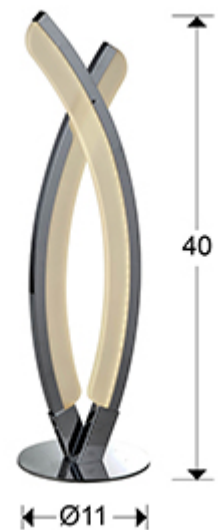

Linur

736321

Table lamps

Table lamp made of aluminum and metal, chrome finish. LED light inside and opal acrylic diffusers. 8,1W LED. 567 lm. 3.000 K.

GENERAL INFORMATION

Catalogue: i36 Iluminación
Page: 126
EAN Code: 8435435317034
Type: Table lamps
Collection: Linur

SIZES

Sizes: Ø 11.0 ↓ 40.0 cm
Weight: 0.7 Kg

SIZES WITH PACKAGING

Weight: 1.2 Kg
Volume: 0.0150m³
Sizes: ↔ 20.0 ↓ 47.0 ↗ 16.0 cm

TECHNICAL INFORMATION

IP protection: IP 20
Electric class: Class 3
Maximum power: 8,10W
Voltage: 12 V
Dimmable: NO
Colour temperature: 3,000 K
Average lifespan: 20,000 h
Power factor: >0.5

DRIVER LED

Make: VIG
Model: K12-12V1000
Quantity: 1 Units
Dimmable: No
Maximum power: 12W
Frequency: 50-60 Hz
Primary voltage: 100-240 V
Type: Corriente constante
Secondary current: 1.000 V
Sizes: ↔ 3,0 ↓ 7,5 ↗ 4,5 cm

ADDITIONAL INFORMATION

Material: Aluminium, metal and acrylic
Finish: Chromed and opal
Cable colour: Clear