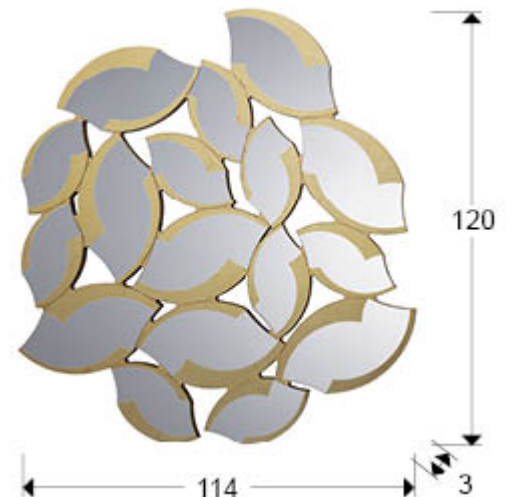

Sandal

Glass mirrors

737395

Mirror formed by a combination of mirror plates with details in GOLD LEAF. Back of MDF, golden lacquered.

GENERAL INFORMATION

Catalogue: M43 Decoracion, espejos y mob
Page: 79
EAN Code: 8435435338046
Type: Glass mirrors
Collection: Sandal

SIZES

Sizes: ↔ 114.0 ↓ 120.0 ↗ 3.0 cm
Weight: 20.8 Kg

SIZES WITH PACKAGING

Weight: 29.6 Kg
Volume: 0.1480m³
Sizes: ↔ 132.0 ↓ 125.0 ↗ 9.0 cm

ADDITIONAL INFORMATION

Material: Glass, MDF
Finish: Mirror, gold leaves, golden