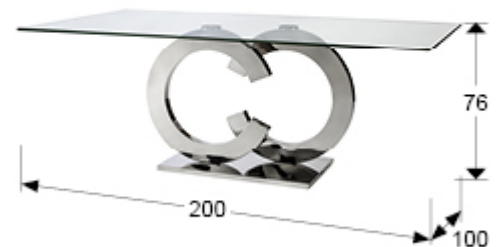

Casandra

739207

Dining tables

Rectangular dining table made of stainless steel and safety top glass of 12 mm thickness with polished edge.

GENERAL INFORMATION

Catalogue: M43 Decoracion, espejos y mob
 Page: 162
 EAN Code: 8435435334864
 Type: Dining tables
 Collection: Casandra

SIZES

Sizes: ↔ 200.0 ↓ 76.0 ↗ 100.0 cm
 Weight: 115.5 Kg
 Packaging weight 1: 54.5 Kg
 Packaging weight 2: 61.0 Kg

SIZES WITH PACKAGING

Weight: 154.5 Kg
 Volume: 0.6590m³
 Number of cartons: 2
 Sizes of carton No.1: ↔ 107.0 ↓ 80.0 ↗ 56.0 cm
 Sizes of carton No.2: ↔ 208.0 ↓ 8.0 ↗ 108.0 cm

ADDITIONAL INFORMATION

Material: Stainless steel, glass
Finish: High gloss, clear
Assembling time by customer: 10 min