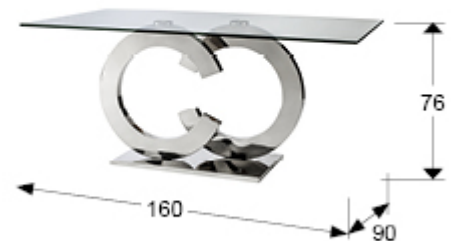

Casandra

739436

Dining tables

Rectangular dining table made of stainless steel and safety top glass of 12 mm thickness with polished edge.

GENERAL INFORMATION

Catalogue: M43 Decoracion, espejos y mob
Page: 162
EAN Code: 8435435334901
Type: Dining tables
Collection: Casandra

SIZES

Sizes: ↔ 160.0 ↓ 76.0 ↗ 90.0 cm
Weight: 98.5 Kg
Packaging weight 1: 54.5 Kg
Packaging weight 2: 44.0 Kg

SIZES WITH PACKAGING

Weight: 132.5 Kg
Volume: 0.6110m³
Number of cartons: 2
Sizes of carton No.1: ↔ 107.0 ↓ 80.0 ↗ 56.0 cm
Sizes of carton No.2: ↔ 168.0 ↓ 8.0 ↗ 98.0 cm

ADDITIONAL INFORMATION

Material: Stainless steel, glass
Finish: High gloss, clear
Assembling time by customer: 10 min