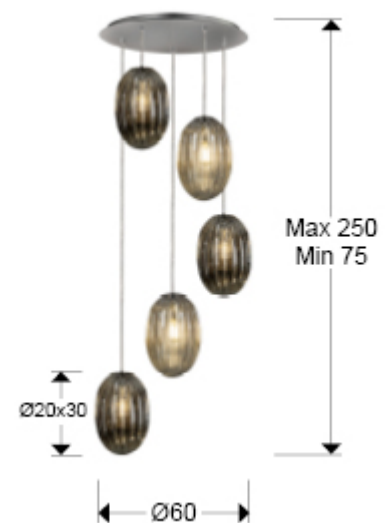

Ovila

752268

Pendants

Recommended product

Lamp of 5 lights, made of metal, chrome finish. Small glass shades combined in two tonalities: brandy and shimmered smoke grey. Adjustable in length.

This product is dimmable only with a wall dimmer (dimmers), specific for LEDs. -This item includes 5 E27 LED 8W. DIMABLE This lamp is supplied with GRAVITY TOGGLES, to improve ceiling fixing.

GENERAL INFORMATION

Catalogue: i42 Iluminación
Page: 40
EAN Code: 8435435331313
Type: Pendants
Collection: Ovila

SIZES

Sizes: \varnothing 60.0 \updownarrow 160.0 cm
Height when installed: 75.0/ max. 250.0 cm
Weight: 9.5 Kg

SIZES WITH PACKAGING

Weight: 12.0 Kg
Volume: 0.1810m³
Sizes: \leftrightarrow 62.0 \updownarrow 47.0 \nearrow 62.0 cm

TECHNICAL INFORMATION

Energy class: A+
IP protection: IP 20
Electric class: Class 1
Maximum power: 5x20W
Voltage: 220/240 V
Frequency: 50 Hz