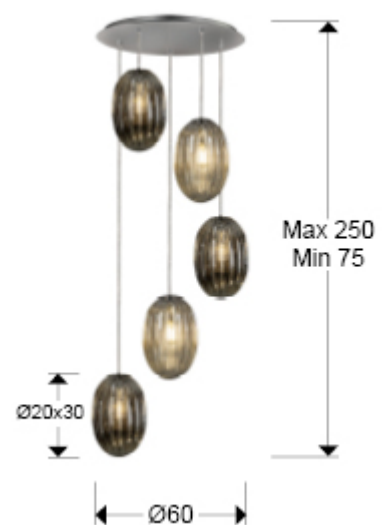

Ovila

752268

Pendants

Recommended product

Lamp of 5 lights, made of metal, chrome finish. Small glass shades combined in two tonalities: brandy and shimmered smoke grey. Adjustable in length.

This product is dimmable only with a wall dimmer (dimmers), specific for LEDs. -This item includes 5 E27 LED 8W. DIMABLE This lamp is supplied with GRAVITY TOGGLES, to improve ceiling fixing.

GENERAL INFORMATION

Catalogue: i42 Iluminación
Page: 40
EAN Code: 8435435331313
Type: Pendants
Collection: Ovila

SIZES

Sizes: \varnothing 60.0 \updownarrow 160.0 cm
Height when installed: 75.0/ max. 250.0 cm
Weight: 9.5 Kg

SIZES WITH PACKAGING

Weight: 12.0 Kg
Volume: 0.1810m³
Sizes: \leftrightarrow 62.0 \updownarrow 47.0 \nearrow 62.0 cm

TECHNICAL INFORMATION

Energy class: A+
IP protection: IP 20
Electric class: Class 1
Maximum power: 5x20W
Voltage: 220/240 V
Frequency: 50 Hz