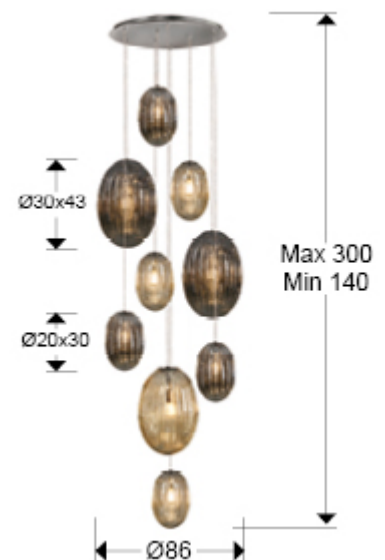

Ovila

752367

Pendants

Recommended product

Lamp of 9 lights, made of metal, chrome finish. Combined glass shades: small and large size. Two shimmered glass colours: Cognac and Smoked grey. Adjustable length.

This product is dimmable only with a wall dimmer (dimmers), specific for LEDs. -This item includes 9 E27 LED 8W. DIMABLE This lamp is supplied with GRAVITY TOGGLES, to improve ceiling fixing.

GENERAL INFORMATION

Catalogue: i42 Iluminación
Page: 46
EAN Code: 8435435330880
Type: Pendants
Collection: Ovila

SIZES

Sizes: Ø 86.0 ↑ 230.0 cm
Height when installed: 140.0/ max. 300.0 cm
Weight: 20.5 Kg

SIZES WITH PACKAGING

ADDITIONAL INFORMATION

Material: Metal. Glass.
Finish: Chrome. Cognac, Smoky grey.
Assembling time by customer: 25 min