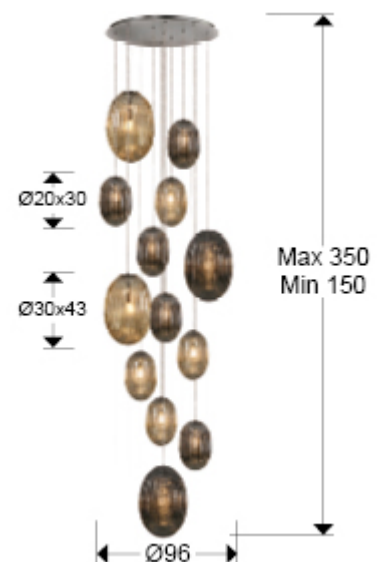

Ovila

Large lamps

752459

Recommended product

Lamp of 13 lights, made of metal, chrome finish. Combined glass shades: small and large size. Two shimmered glass colours: Cognac and Smoked grey. Adjustable length.

.This item includes 13 E27 LED 8W. DIMABLE This lamp is supplied with GRAVITY TOGGLES, to improve ceiling fixing.

GENERAL INFORMATION

Catalogue: i42 Iluminación
Page: 47
EAN Code: 8435435330897
Type: Large lamps
Collection: Ovila

SIZES

Sizes: Ø 96.0 ↑ 300.0 cm
Height when installed: 150.0/ max. 350.0 cm
Weight: 28.0 Kg

SIZES WITH PACKAGING

Weight: 49.9 Kg
Volume: 0.8290m³
Sizes: ↔ 135.0 ↓ 64.0 ↗ 96.0 cm

TECHNICAL INFORMATION

Energy class: A+
IP protection: IP 20
Electric class: Class 1
Maximum power: 13x20W
Voltage: 220/240 V
Frequency: 50/60 Hz

ADDITIONAL INFORMATION

Material: Metal. Glass.
Finish: Chrome. Cognac, Smoky grey.
Assembling time by customer: 35 min