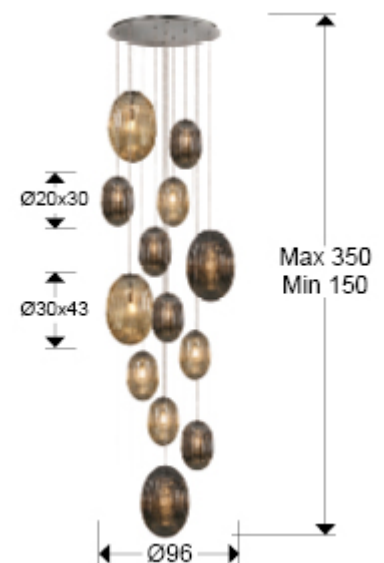

Ovila

752459D

Large lamps

Recommended product

Lamp of 13 lights, made of metal, chrome finish. Combined glass shades: small and large size. Two shimmered glass colours: Cognac and Smoked grey. Adjustable length. DIMMABLE. Remote control included.

This product includes receiver dimmer and remote control by radiofrequency. This item includes 13 E27 LED 8W. DIMMABLE

GENERAL INFORMATION

Catalogue: i42 Iluminación
Page: 47
EAN Code: 8435435331061
Type: Large lamps
Collection: Ovila

SIZES

Sizes: Ø 96.0 ↓ 300.0 cm
Height when installed: 150.0/ max. 350.0 cm
Weight: 28.0 Kg

SIZES WITH PACKAGING

Weight: 49.9 Kg
Volume: 0.8290m³
Sizes: ↔ 135.0 ↓ 64.0 ↗ 96.0 cm

TECHNICAL INFORMATION

Energy class: A+
IP protection: IP 20
Electric class: Class 1
Maximum power: 13x20W
Voltage: 220/240 V
Frequency: 50/60 Hz
Regulation: REMOTE CONTROL

ADDITIONAL INFORMATION

Material: Metal. Glass.
Finish: Chrome. Cognac, Smoky grey.
Assembling time by customer: 35 min