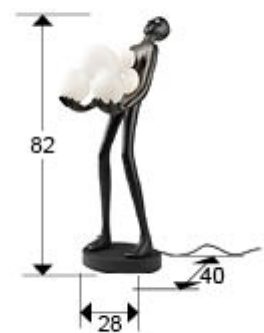

La carga

752967

Recommended product

Decorative figures

Figure made of fiberglass and polyester resin, matt black finish, spherical acrylic glass shades in matt opal finish.

GENERAL INFORMATION

Catalogue: M43 Decoracion, espejos y mob
Page: 112
EAN Code: 8435435339401
Type: Decorative figures
Collection: La carga

SIZES

Sizes: ↔ 28.0 ↓ 82.0 ↗ 40.0 cm
Weight: 5.2 Kg

SIZES WITH PACKAGING

Weight: 7.4 Kg
Volume: 0.1920m³
Sizes: ↔ 97.0 ↓ 52.0 ↗ 38.0 cm

TECHNICAL INFORMATION

Electric class: Class 1
Maximum power: 6x28W
Voltage: 220 V
Frequency: 50/60 Hz
Colour temperature: 3,000 K
CRI: >85

ADDITIONAL INFORMATION

Material: Fiberglass, resin, acrylic
Finish: Matt black, opal