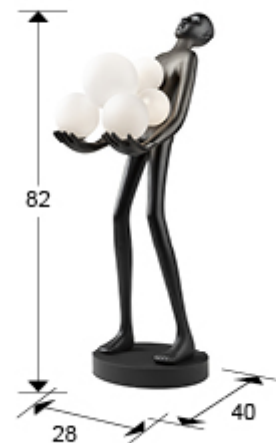

## La carga

752967

Decorative figures

Recommended product

Figure made of fiberglass and polyester resin, matt black finish, spherical acrylic glass shades in matt opal finish.

### GENERAL INFORMATION

Catalogue: M43 Decoracion, espejos y mob  
Page: 112  
EAN Code: 8435435339401  
Type: Decorative figures  
Collection: La carga

### SIZES

Sizes: → 28.0 ↓ 82.0 ↗ 40.0 cm  
Weight: 5.2 Kg

### SIZES WITH PACKAGING

Weight: 7.4 Kg  
Volume: 0.1920m<sup>3</sup>  
Sizes: → 97.0 ↓ 52.0 ↗ 38.0 cm

---