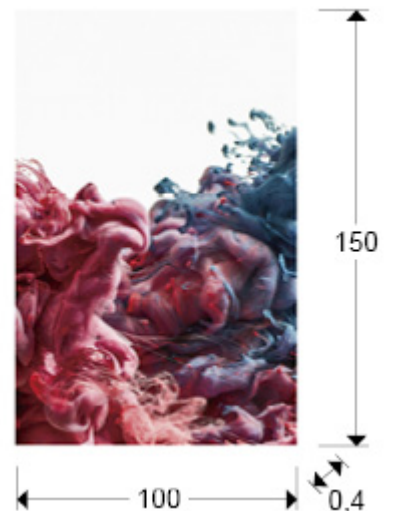

Mixtura

Prints and Photos

753487

Printed photography, set on tempered glass. Ironwork to hold to the wall included. Ready to hang in horizontal or vertical position.

GENERAL INFORMATION

Catalogue: M41 Mobiliario y Decoración
Page: 18
EAN Code: 8435435331238
Type: Prints and Photos
Collection: Mixtura

SIZES

Sizes: ↔ 150.0 ↓ 100.0 ↗ 0.4 cm
Weight: 15.0 Kg

SIZES WITH PACKAGING

Weight: 18.8 Kg
Volume: 0.0870m³
Sizes: ↔ 159.0 ↓ 109.0 ↗ 5.0 cm

ADDITIONAL INFORMATION

Material: Bright glass
Finish: Printed photo