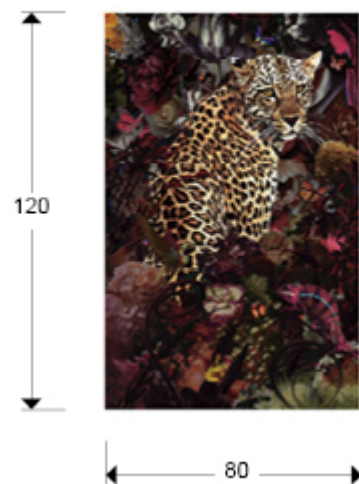

Leopardo

753924

Prints and Photos

Printed photography, set on tempered glass. Hanging ironwork included.

GENERAL INFORMATION

EAN Code: 8435435337414
Type: Prints and Photos
Collection: Leopardo

SIZES

Sizes: → 80.0 ↓ 120.0 ↗ 0.4 cm
Weight: 9.6 Kg

SIZES WITH PACKAGING

Weight: 11.4 Kg
Volume: 0.0560m³
Sizes: → 88.0 ↓ 128.0 ↗ 5.0 cm

ADDITIONAL INFORMATION

Material: Bright tempered glass
Finish: Printed photo