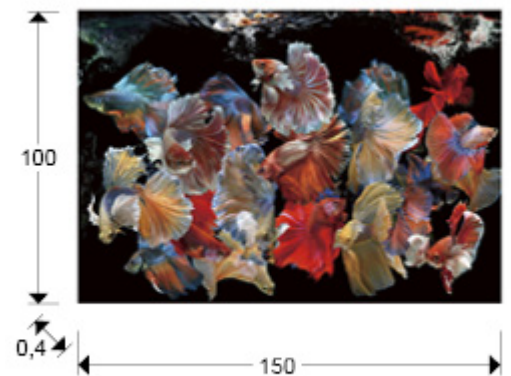

## Peces Siam

755016

Prints and Photos

Printed photography, set on tempered glass. Ironwork to hold to the wall included.

### SIZES

Sizes: ↔ 150.0 ↓ 100.0 ↗ 0.4 cm  
Weight: 14.6 Kg