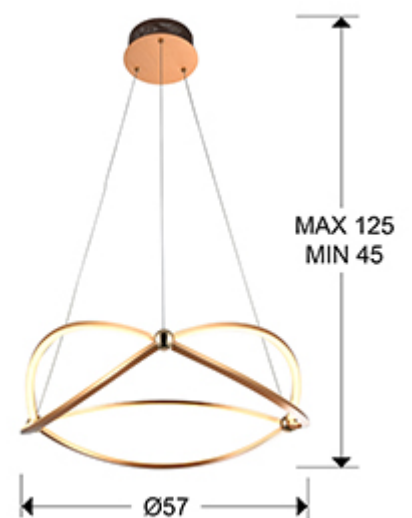

Ocellis

Pendants

757232

LED lamp made of brushed aluminium, rose gold finish. Opal silicone diffuser. Adjustable height. 45 W, 4050 lm. 3000 K

For markets with 110v voltage, we will change the LED driver for an equivalent one suitable for this voltage. · This lamp is supplied with GRAVITY TOGGLES, to improve ceiling fixing.

GENERAL INFORMATION

Catalogue: i42 Iluminación
Page: 140
EAN Code: 8435435329426
Type: Pendants
Collection: Ocellis

SIZES

Sizes: Ø 57.0 ↓ 14.0 cm
Height when installed: 45.0/ max. 125.0 cm
Weight: 1.5 Kg

SIZES WITH PACKAGING

Weight: 3.6 Kg
Volume: 0.0970m³
Sizes: ↔ 68.0 ↓ 21.0 ↗ 68.0 cm

TECHNICAL INFORMATION

IP protection: IP 20
Electric class: Class 1
Maximum power: 45W
Voltage: 220/240 V
Frequency: 50/60 Hz
Colour temperature: 3,000 K
Average lifespan: 50,000 h
Power factor: >0.9
CRI: >80