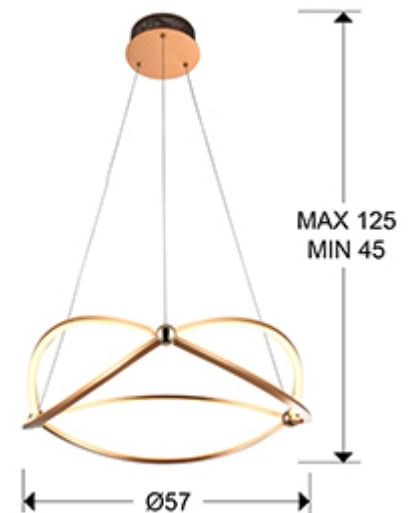

SIZES

Sizes: Ø 57.0 ↑ 14.0 cm
Height when installed: 45.0/ max. 125.0 cm
Weight: 1.5 Kg

SIZES WITH PACKAGING

Weight: 3.6 Kg
Volume: 0.0970m³
Sizes: ↔ 68.0 ↓ 21.0 ↗ 68.0 cm