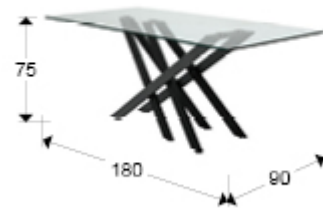

758022

Dining table made of metal, lacquered in grey and matt black. Clear glass top of 12mm.

GENERAL INFORMATION

Catalogue: M37 Mobiliario y Decoración
Page: 151
EAN Code: 8435435321505

SIZES

Sizes: ↔ 180.0 ↓ 75.0 ↗ 90.0 cm
Weight: 67.2 Kg
Packaging weight 1: 18.4 Kg
Packaging weight 2: 48.8 Kg

SIZES WITH PACKAGING

Weight: 76.3 Kg
Volume: 0.2550m³
Number of cartons: 2
Sizes of carton No.1: ↔ 53.0 ↓ 144.0 ↗ 11.0 cm
Sizes of carton No.2: ↔ 98.0 ↓ 190.0 ↗ 8.0 cm

ADDITIONAL INFORMATION

Material: Metal, glass
Finish: Black, grey, clear
Assembling time by customer: 30 min