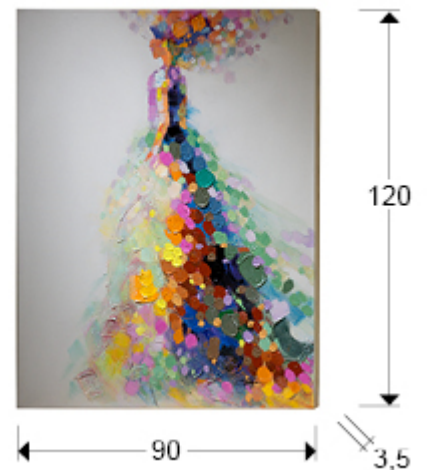

## Gala

Paintings

762905

Painting made in acrylic, set on stretcher.

### SIZES

Sizes: ↔ 90.0 ↓ 120.0 ↗ 3.5 cm  
Weight: 2.5 Kg

### SIZES WITH PACKAGING

Weight: 4.4 Kg  
Volume: 0.0720m<sup>3</sup>  
Sizes: ↔ 96.0 ↓ 125.0 ↗ 6.0 cm

### ADDITIONAL INFORMATION

Material: Acrylic paint on canvas