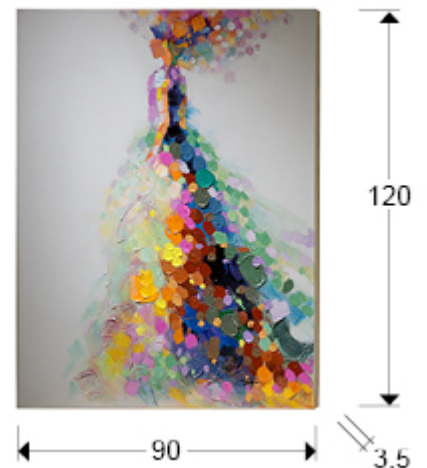

Gala

Paintings

762905

Painting made in acrylic, set on stretcher.

GENERAL INFORMATION

Catalogue: M43 Decoracion, espejos y mob
Page: 45
EAN Code: 8435435312237
Type: Paintings
Collection: Gala

SIZES

Sizes: ↔ 90.0 ↓ 120.0 ↗ 3.5 cm
Weight: 2.5 Kg

SIZES WITH PACKAGING

Weight: 4.4 Kg
Volume: 0.0720m³
Sizes: ↔ 96.0 ↓ 125.0 ↗ 6.0 cm

ADDITIONAL INFORMATION

Material: Acrylic paint on canvas