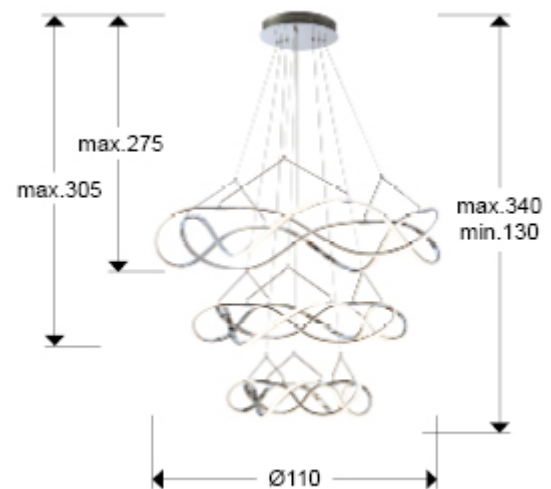

Molly

763431B

Large lamps

3-tier LED lamp made of aluminium, chrome finish. Opal silicone diffusers. Adjustable height. DIMMABLE by BLUETOOTH, with APP for smartphone. 30 W+45 W+63 W, 12420 lm. 3000 K

Includes a LED driver with Bluetooth dimming functions to be used with a mobile or tablet App. It can also be used with a smart speaker such as Google Home or Amazon Echo if a Bluetooth Gateway device is added. Dimming not compatible with wall dimmer. - This lamp is supplied with GRAVITY TOGGLES, to improve ceiling fixing.

GENERAL INFORMATION

Catalogue: i42 Iluminación
Page: 139
EAN Code: 8435435332136
Type: Large lamps
Collection: Molly

SIZES

Sizes: Ø 110.0 ↓ 200.0 cm
Height when installed: 130.0/ max. 340.0 cm
Weight: 7.4 Kg

SIZES WITH PACKAGING

Weight: 11.4 Kg
Volume: 0.4390m³
Sizes: ↔ 121.0 ↓ 30.0 ↗ 121.0 cm

TECHNICAL INFORMATION

IP protection: IP 20
Electric class: Class 1
Maximum power: 138W
Voltage: 100/277 V
Frequency: 50/60 Hz
Regulation: BLUETOOTH
Colour temperature: 3,000 K
Average lifespan: 50,000 h
Power factor: >0.9
CRI: >80