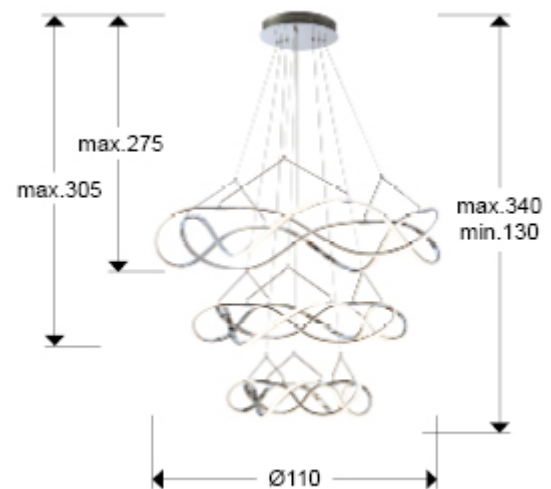

Molly

763431B

Large lamps

3-tier LED lamp made of aluminium, chrome finish. Opal silicone diffusers. Adjustable height. DIMMABLE by BLUETOOTH, with APP for smartphone. 30 W+45 W+63 W, 12420 lm. 3000 K

Includes a LED driver with Bluetooth dimming functions to be used with a mobile or tablet App. It can also be used with a smart speaker such as Google Home or Amazon Echo if a Bluetooth Gateway device is added. Dimming not compatible with wall dimmer. - This lamp is supplied with GRAVITY TOGGLES, to improve ceiling fixing.

GENERAL INFORMATION

Catalogue: i42 Iluminación
 Page: 139
 EAN Code: 8435435332136
 Type: Large lamps
 Collection: Molly

SIZES

Sizes: Ø 110.0 ↓ 200.0 cm
 Height when installed: 130.0/ max. 340.0 cm
 Weight: 7.4 Kg

SIZES WITH PACKAGING

Weight: 11.4 Kg
 Volume: 0.4390m³
 Sizes: ↔ 121.0 ↓ 30.0 ↗ 121.0 cm

TECHNICAL INFORMATION

IP protection: IP 20
Electric class: Class 1
Maximum power: 138W
Voltage: 100/277 V
Frequency: 50/60 Hz
Regulation: BLUETOOTH
Colour temperature: 3,000 K
Average lifespan: 50,000 h
Power factor: >0.9
CRI: >80