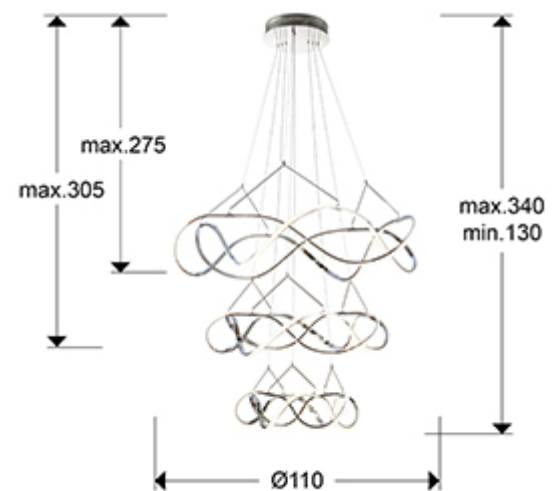

Molly

763431D

Large lamps

Recommended product

3-storey LED lamp made of aluminium, chrome finish. Opal silicone diffusers. Adjustable height. 30 W+45 W+63 W, 12420 lm. 3000 K. DIMMABLE. TRIAC driver and DIMMING SET included.

This product includes LED drivers with TRIAC and 0-10V dimming. It includes dimming kit with receiver and radio frequency remote control. It can also be used with a TRIAC or 0-10V wall dimmer..For markets with 110v voltage, we will change the LED driver for an equivalent one suitable for this voltage. · This lamp is supplied with GRAVITY TOGGLES, to improve ceiling fixing.

GENERAL INFORMATION

Catalogue: i42 Iluminación
 Page: 139
 EAN Code: 8435435339104
 Type: Large lamps
 Collection: Molly

SIZES

Sizes: Ø 110.0 ↑ 200.0 cm
 Height when installed: 130.0/ max. 340.0 cm
 Weight: 7.4 Kg

SIZES WITH PACKAGING

Weight: 11.4 Kg
 Volume: 0.4390m³
 Sizes: ↔ 121.0 ↓ 30.0 ↗ 121.0 cm

TECHNICAL INFORMATION

IP protection: IP 20
Electric class: Class 1
Maximum power: 138W
Voltage: 200/240 V
Frequency: 50/60 Hz
Regulation: WIRELESS PUSH BUTTON
Colour temperature: 3,000 K
Average lifespan: 20,000 h
Power factor: >0.9
CRI: >80