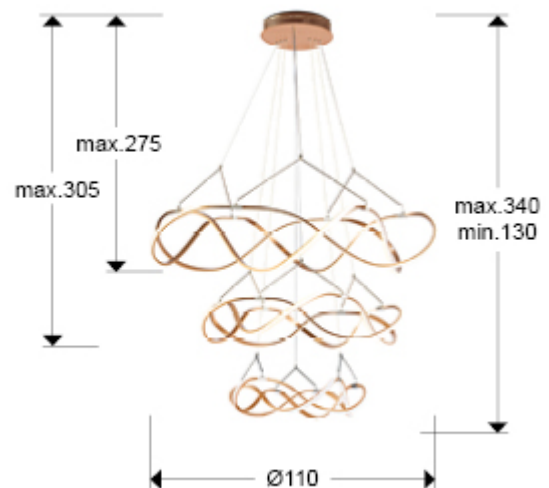

## SIZES

Sizes:  $\varnothing$  110.0  $\downarrow$  200.0 cm  
Height when installed: 130.0/ max. 340.0 cm  
Weight: 7.4 Kg

## SIZES WITH PACKAGING

Weight: 11.4 Kg  
Volume: 0.4390m<sup>3</sup>  
Sizes:  $\leftrightarrow$  121.0  $\downarrow$  30.0  $\nearrow$  121.0 cm

---