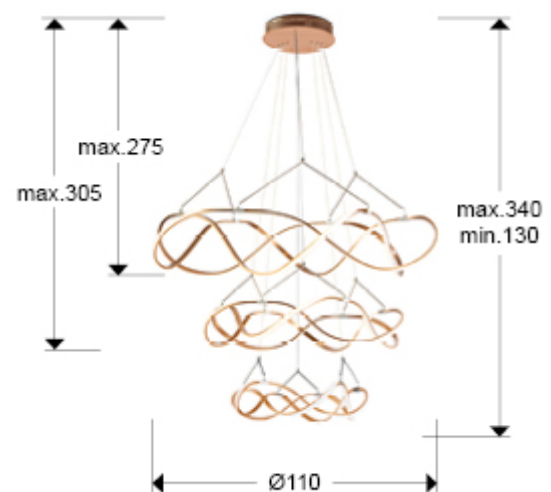

Molly

763455D

Large lamps

Recommended product

3-storey LED lamp made of aluminium, rose gold finish with chrome details. Opal silicone diffusers. Adjustable height. 30 W+45 W+63 W, 12420 lm. 3000 K. DIMMABLE. TRIAC driver and DIMMING SET included.

This product includes LED drivers with TRIAC and 0-10V dimming. It includes dimming kit with receiver and radio frequency remote control. It can also be used with a TRIAC or 0-10V wall dimmer. For markets with 110v voltage, we will change the LED driver for an equivalent one suitable for this voltage. This lamp is supplied with GRAVITY TOGGLES, to improve ceiling fixing.

GENERAL INFORMATION

Catalogue: i42 Iluminación
 Page: 135
 EAN Code: 8435435339111
 Type: Large lamps
 Collection: Molly

SIZES

Sizes: Ø 110.0 ↑ 200.0 cm
 Height when installed: 130.0/ max. 340.0 cm
 Weight: 7.4 Kg

SIZES WITH PACKAGING

Weight: 11.4 Kg
 Volume: 0.4390m³
 Sizes: ↔ 121.0 ↑ 30.0 ↗ 121.0 cm

TECHNICAL INFORMATION

IP protection: IP 20
Electric class: Class 1
Maximum power: 138W
Voltage: 200/240 V
Frequency: 50/60 Hz
Regulation: WIRELESS PUSH BUTTON
Colour temperature: 3,000 K
Average lifespan: 20,000 h
Power factor: >0.9
CRI: >80