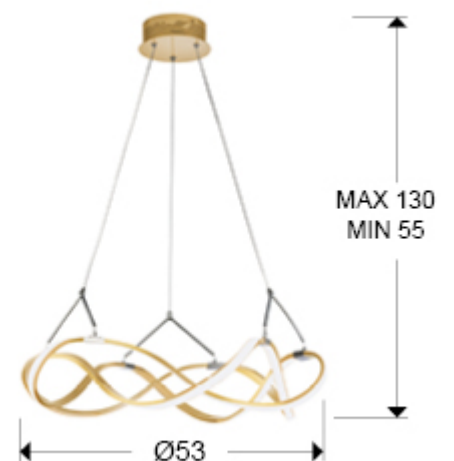

Molly

Pendants

763712D

LED lamp, made of brushed aluminium, rose gold finish with chrome details. Opal silicone diffusers. Adjustable height. 30W LED, 2700 lm, 3000 K. DIMMABLE. Remote control included.

This product uses a 0-10V dimmable LED driver, a dimmer and a radio frequency remote control.

GENERAL INFORMATION

Catalogue: I38 Iluminación
Page: 22
EAN Code: 843543532334
Type: Pendants
Collection: Molly

SIZES

Sizes: Ø 53.0 ↓ 22.0 cm
Height when installed: 55.0/ max. 130.0 cm
Weight: 1.2 Kg

SIZES WITH PACKAGING

Weight: 2.9 Kg
Volume: 0.0690m³
Sizes: ↔ 64.0 ↓ 19.0 ↗ 57.0 cm

TECHNICAL INFORMATION

IP protection: IP 20
Electric class: Class 1
Maximum power: 30W
Voltage: 180/240 V
Frequency: 50/60 Hz
Regulation: REMOTE CONTROL
Colour temperature: 3,000 K
Average lifespan: 50,000 h
Power factor: >0.9
CRI: >80

ADDITIONAL INFORMATION

Material: Aluminium, acrylic
Finish: Rose gold, opal
Cable colour: clear