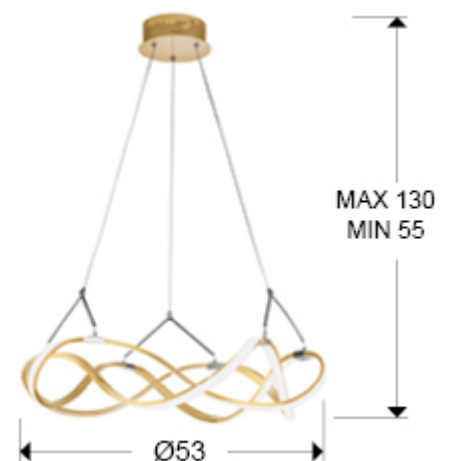

Molly

Pendants

763712D

LED lamp, made of brushed aluminium, rose gold finish with chrome details. Opal silicone diffusers. Adjustable height. 30W LED, 2700 lm, 3000 K. DIMMABLE. Remote control included.

This product uses a 0-10V dimmable LED driver, a dimmer and a radio frequency remote control.

GENERAL INFORMATION

Catalogue: I38 Iluminación
Page: 22
EAN Code: 843543532334
Type: Pendants
Collection: Molly

SIZES

Sizes: Ø 53.0 ↓ 22.0 cm
Height when installed: 55.0/ max. 130.0 cm
Weight: 1.2 Kg

SIZES WITH PACKAGING

Weight: 2.9 Kg
Volume: 0.0690m³
Sizes: ↔ 64.0 ↓ 19.0 ↗ 57.0 cm

TECHNICAL INFORMATION

IP protection: IP 20
Electric class: Class 1
Maximum power: 30W
Voltage: 180/240 V
Frequency: 50/60 Hz
Regulation: REMOTE CONTROL
Colour temperature: 3,000 K
Average lifespan: 50,000 h
Power factor: >0.9
CRI: >80

ADDITIONAL INFORMATION

Material: Aluminium, acrylic
Finish: Rose gold, opal
Cable colour: clear