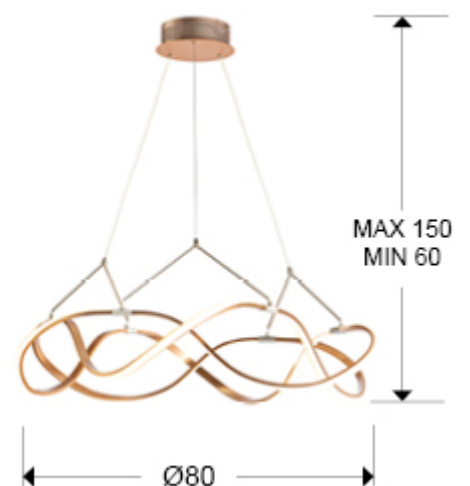

Molly

Pendants

763967D

LED lamp made of brushed aluminium, rose gold finish with chrome details. Opal silicone diffusers. Adjustable height. 45W, 4050 lm. 3000 K. DIMMABLE. Remote control included.

This product uses a 0-10V dimmable LED driver, a dimmer and a radio frequency remote control.

GENERAL INFORMATION

Catalogue: i39 Iluminación
Page: 73
EAN Code: 843543532242
Type: Pendants
Collection: Molly

SIZES

Sizes: Ø 80.0 ↑ 30.0 cm
Height when installed: 60.0/ max. 150.0 cm
Weight: 2.2 Kg

SIZES WITH PACKAGING

Weight: 4.9 Kg
Volume: 0.2020m³
Sizes: ↔ 90.0 ↑ 90.0 ↘ 25.0 cm

TECHNICAL INFORMATION

IP protection: IP 20
Electric class: Class 1
Maximum power: 45W
Voltage: 180/240 V
Frequency: 50/60 Hz
Regulation: REMOTE CONTROL
Colour temperature: 3,000 K
Average lifespan: 50,000 h
Power factor: >0.8
CRI: >90

ADDITIONAL INFORMATION

Material: Metal, aluminium, silicone
Finish: Rose gold, opal