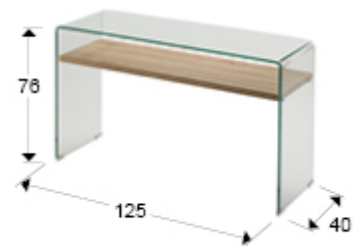

764352

>>ITEM CANCELLED

GENERAL INFORMATION

Catalogue: M41 Mobiliario y Decoración
Page: 191
EAN Code: 8435435322021

SIZES

Sizes: ↔ 125.0 ↓ 76.0 ↗ 40.0 cm
Weight: 37.4 Kg
Packaging weight 1: 31.8 Kg
Packaging weight 2: 5.6 Kg

SIZES WITH PACKAGING

Weight: 45.8 Kg
Volume: 0.5070m³
Number of cartons: 2
Sizes of carton No.1: ↔ 129.0 ↓ 82.0 ↗ 45.0 cm
Sizes of carton No.2: ↔ 128.0 ↓ 6.0 ↗ 41.0 cm

ADDITIONAL INFORMATION

Material: Tempered glass, melamine
Finish: Clear, Sonoma