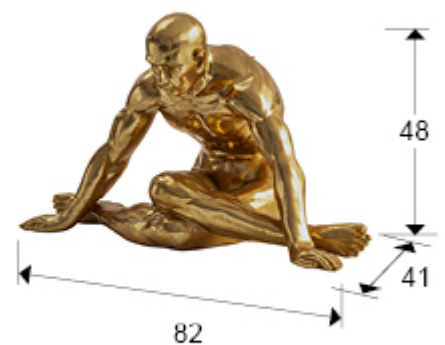

Yoga

766920
Decorative figures

Large human figure. Made of polyresin, finished in GOLD LEAF.

GENERAL INFORMATION

Catalogue: M41 Mobiliario y Decoración
Page: 131
EAN Code: 8435435330460
Type: Decorative figures
Collection: Yoga

SIZES

Sizes: ↔ 82.0 ↓ 48.0 ↗ 41.0 cm
Weight: 7.3 Kg

SIZES WITH PACKAGING

Weight: 10.1 Kg
Volume: 0.2850m³
Sizes: ↔ 93.0 ↓ 59.0 ↗ 52.0 cm

ADDITIONAL INFORMATION

Material: Polyresin
Finish: GOLD LEAF