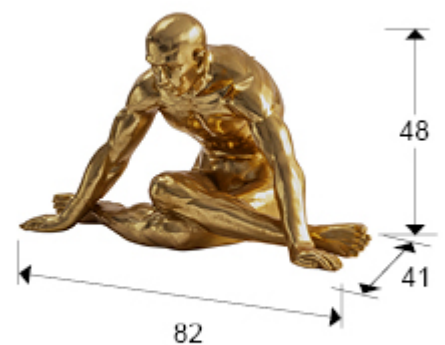

## Yoga

766920

Decorative figures

Large human figure. Made of polyresin, finished in GOLD LEAF.

### SIZES

Sizes: ↔ 82.0 ↓ 48.0 ↗ 41.0 cm  
Weight: 7.3 Kg

### SIZES WITH PACKAGING

Weight: 10.1 Kg  
Volume: 0.2850m<sup>3</sup>  
Sizes: ↔ 93.0 ↓ 59.0 ↗ 52.0 cm