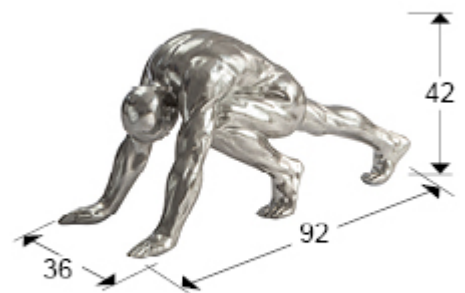

Asana 767057

Decorative figures

Large human figure. Made of polyresin, finished in SILVER LEAF.

GENERAL INFORMATION

Catalogue: M41 Mobiliario y Decoración
Page: 127
EAN Code: 8435435330477
Type: Decorative figures
Collection: Asana

SIZES

Sizes: ↔ 92.0 ↓ 42.0 ↗ 36.0 cm
Weight: 6.8 Kg

SIZES WITH PACKAGING

Weight: 10.5 Kg
Volume: 0.3850m³
Sizes: ↔ 109.0 ↓ 62.0 ↗ 57.0 cm

ADDITIONAL INFORMATION

Material: Polyresin
Finish: SILVER LEAF