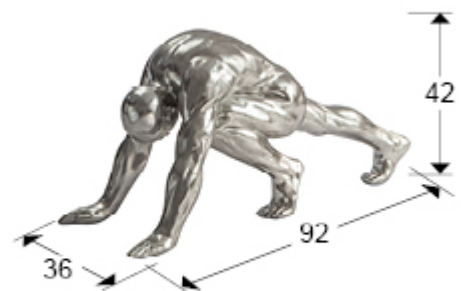

Asana 767057

Decorative figures

Large human figure. Made of polyresin, finished in SILVER LEAF.

GENERAL INFORMATION

Catalogue: M41 Mobiliario y Decoración
Page: 127
EAN Code: 8435435330477
Type: Decorative figures
Collection: Asana

SIZES

Sizes: ↔ 92.0 ↓ 42.0 ↗ 36.0 cm
Weight: 6.8 Kg

SIZES WITH PACKAGING

Weight: 10.5 Kg
Volume: 0.3850m³
Sizes: ↔ 109.0 ↓ 62.0 ↗ 57.0 cm

ADDITIONAL INFORMATION

Material: Polyresin
Finish: SILVER LEAF