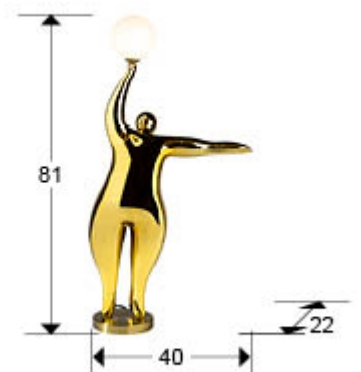

El globo

768294

Decorative figures

Figure made of fiberglass and polyester resin, bright gold plated finish, spherical acrylic shades with matt opal finish.

·This item includes 1 G9 LED 6W

GENERAL INFORMATION

Catalogue: M43 Decoracion, espejos y mob
Page: 116
EAN Code: 8435435339418
Type: Decorative figures
Collection: El globo

SIZES

Sizes: ↔ 40.0 ↓ 81.0 ↗ 22.0 cm
Weight: 5.6 Kg

SIZES WITH PACKAGING

Weight: 7.3 Kg
Volume: 0.1140m³
Sizes: ↔ 78.0 ↓ 28.0 ↗ 52.0 cm

TECHNICAL INFORMATION

Electric class: Class 1
Maximum power: 28W
Voltage: 220 V
Frequency: 50/60 Hz
Colour temperature: 3,000 K

ADDITIONAL INFORMATION

Material: Fiberglass, resin, acrylic
Finish: Bright gold, opal