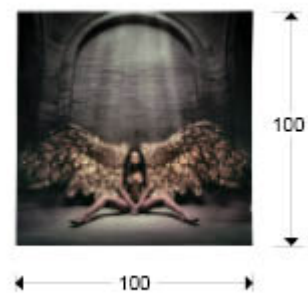

Ángel caído

Prints and Photos

769932

Printed photography, set on tempered glass. Hanging ironwork included.

GENERAL INFORMATION

Catalogue: M41 Mobiliario y Decoración
Page: 26
EAN Code: 8435435318345
Type: Prints and Photos
Collection: Ángel caído

SIZES

Sizes: ↔ 100.0 ↓ 100.0 ↗ 0.4 cm
Weight: 10.0 Kg

SIZES WITH PACKAGING

Weight: 12.2 Kg
Volume: 0.0590m³
Sizes: ↔ 109.0 ↓ 109.0 ↗ 5.0 cm

ADDITIONAL INFORMATION

Material: Bright glass
Finish: Printed photography