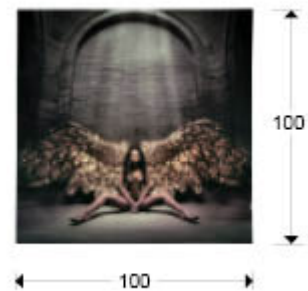

Ángel caído

Prints and Photos

769932

Printed photography, set on tempered glass. Hanging ironwork included.

GENERAL INFORMATION

Catalogue: M41 Mobiliario y Decoración
Page: 26
EAN Code: 8435435318345
Type: Prints and Photos
Collection: Ángel caído

SIZES

Sizes: ↔ 100.0 ↓ 100.0 ↗ 0.4 cm
Weight: 10.0 Kg

SIZES WITH PACKAGING

Weight: 12.2 Kg
Volume: 0.0590m³
Sizes: ↔ 109.0 ↓ 109.0 ↗ 5.0 cm

ADDITIONAL INFORMATION

Material: Bright glass
Finish: Printed photography