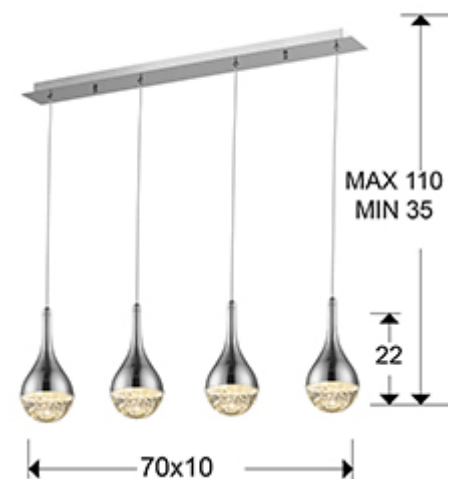

Elie 773421

Pendants

LED lamp of 4 lights, made of metal, chrome finish. Shades with drop shape made of solid glass with decorative bubbles inside. Adjustable in length. 4x5W LED. 1600 lm. 3000 K.

· This lamp is supplied with GRAVITY TOGGLES, to improve ceiling fixing.

GENERAL INFORMATION

Catalogue: i42 Iluminación
 Page: 221
 EAN Code: 8435435325367
 Type: Pendants
 Collection: Elie

SIZES

Sizes: ↔ 70.0 ↓ 22.0 ↗ 10.0 cm
 Height when installed: 35.0/ max. 110.0 cm
 Weight: 5.0 Kg

SIZES WITH PACKAGING

Weight: 5.9 Kg
 Volume: 0.0380m³
 Sizes: ↔ 76.0 ↓ 19.0 ↗ 26.0 cm

TECHNICAL INFORMATION

IP protection: IP 20
Electric class: Class 1
Maximum power: 20W
Voltage: 220/240 V
Frequency: 50/60 Hz
Dimmable: NO
Colour temperature: 3,000 K
Average lifespan: 30,000 h
Power factor: >0.9
CRI: >80

ADDITIONAL INFORMATION

Material: Metal, glass
Finish: Chromed, clear
Cable colour: Clear