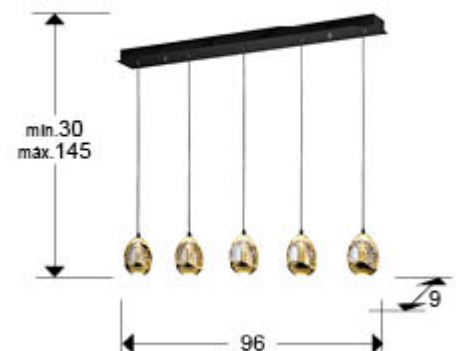

## Rocio

783644

Pendants

Lamp of 5 LED lights, made of metal, matt black and shiny gold finish. Drop-shaped shades made of solid glass with decorative bubbles inside, in champagne tonality. Adjustable in height. 25W LED. 2400 lm. 3000 K. DIMMABLE.

This product uses LED driver with TRIAC type and 0-10V dimming. It can be dimmed using a LED wall dimmer with these features. - This lamp is supplied with GRAVITY TOGGLES, to improve ceiling fixing.

### SIZES

Sizes: ↔ 96.0 ↑ 95.0 ↗ 9.0 cm  
 Height when installed: 30.0/ máx. 145.0 cm  
 Weight: 6.8 Kg

### SIZES WITH PACKAGING

Weight: 7.8 Kg  
 Volume: 0.0470m<sup>3</sup>  
 Sizes: ↔ 108.0 ↑ 27.0 ↗ 16.0 cm

---