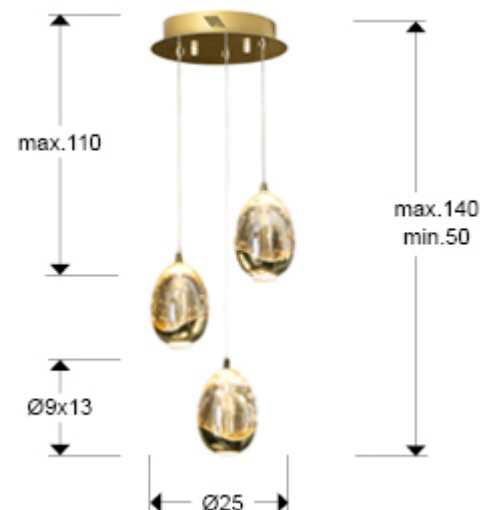

Rocio

783741

Pendants

Recommended product

Lamp of 3 LED lights, made of metal, golden finish. Glass shades with drop shape in solid glass, champagne tonality, with decorative bubbles inside. Adjustables in length. 15W LED. 1.440 lm. 3.000 K.

. This lamp is supplied with GRAVITY TOGGLES, to improve ceiling fixing.

GENERAL INFORMATION

Catalogue: i42 Iluminación
 Page: 210
 EAN Code: 8435435321512
 Type: Pendants
 Collection: Rocio

SIZES

Sizes: \varnothing 25.0 \updownarrow 75.0 cm
 Height when installed: 50.0/ max. 140.0 cm
 Weight: 3.3 Kg

SIZES WITH PACKAGING

Weight: 4.0 Kg
 Volume: 0.0280m³
 Sizes: \leftrightarrow 33.0 \updownarrow 26.0 \swarrow 33.0 cm

TECHNICAL INFORMATION

IP protection: IP 20
Electric class: Class 1
Maximum power: 15W
Voltage: 220/240 V
Frequency: 50/60 Hz
Colour temperature: 3,000 K
Average lifespan: 50,000 h
Power factor: >0.8
CRI: >80

DRIVER LED

Make: EAGLERISE
Model: SS-18-24MB
Quantity: 1 Units
Dimmable: No
Maximum power: 18W
Frequency: 50-60 Hz
Primary voltage: 220-240 V
Type: Voltaje constante
Secondary voltage: 24 V
Sizes: ↔ 6,0 ↓ 2,5 ↗ 3,5 cm