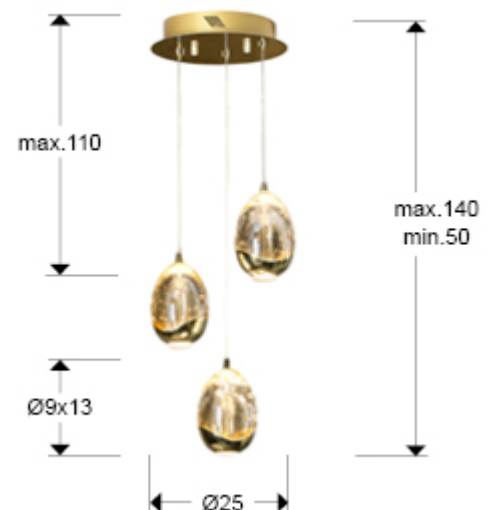

Rocio

783741

Pendants

Recommended product

Lamp of 3 LED lights, made of metal, golden finish. Glass shades with drop shape in solid glass, champagne tonality, with decorative bubbles inside. Adjustables in length. 15W LED. 1.440 lm. 3.000 K.

. This lamp is supplied with GRAVITY TOGGLES, to improve ceiling fixing.

GENERAL INFORMATION

Catalogue: i42 Iluminación
Page: 210
EAN Code: 8435435321512
Type: Pendants
Collection: Rocio

SIZES

Sizes: \varnothing 25.0 \updownarrow 75.0 cm
Height when installed: 50.0/ max. 140.0 cm
Weight: 3.3 Kg

SIZES WITH PACKAGING

Weight: 4.0 Kg
Volume: 0.0280m³
Sizes: \leftrightarrow 33.0 \updownarrow 26.0 \swarrow 33.0 cm

TECHNICAL INFORMATION

IP protection: IP 20
Electric class: Class 1
Maximum power: 15W
Voltage: 220/240 V
Frequency: 50/60 Hz
Colour temperature: 3,000 K
Average lifespan: 50,000 h
Power factor: >0.8
CRI: >80

DRIVER LED

Make: EAGLERISE
Model: SS-18-24MB
Quantity: 1 Units
Dimmable: No
Maximum power: 18W
Frequency: 50-60 Hz
Primary voltage: 220-240 V
Type: Voltaje constante
Secondary voltage: 24 V
Sizes: ↔ 6,0 ↓ 2,5 ↗ 3,5 cm