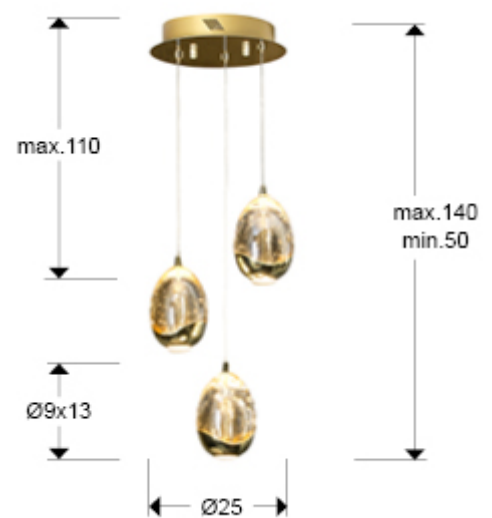

## Rocio

783741

Pendants

Recommended product

Lamp of 3 LED lights, made of metal, golden finish. Glass shades with drop shape in solid glass, champagne tonality, with decorative bubbles inside. Adjustables in length. 15W LED. 1.440 lm. 3.000 K.

For markets with 110v voltage, we will change the LED driver for an equivalent one suitable for this voltage. · This lamp is supplied with GRAVITY TOGGLES, to improve ceiling fixing.

### SIZES

Sizes:  $\varnothing$  25.0  $\updownarrow$  75.0 cm  
Height when installed: 50.0/ max. 140.0 cm  
Weight: 3.3 Kg

### SIZES WITH PACKAGING

Weight: 4.0 Kg  
Volume: 0.0230m<sup>3</sup>  
Sizes:  $\leftrightarrow$  30.0  $\updownarrow$  26.0  $\nearrow$  30.0 cm

---