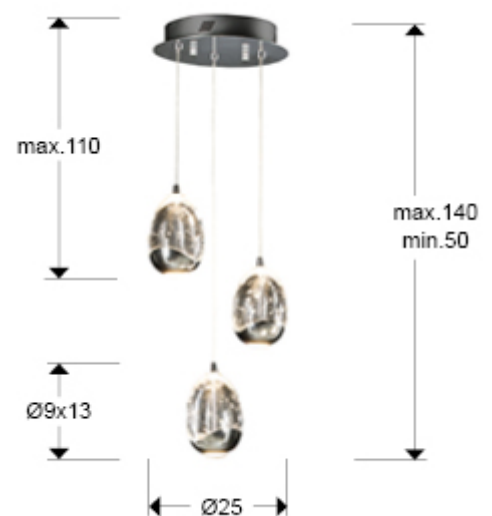

Rocio

783753

Pendants

Recommended product

LED light lamp, made of metal, chrome finish. Glass shade with drop shape made with solid glass with decorative bubbles inside. Adjustables in height. 15W LED. 1.440 Lumen. 3.000K.

For markets with 110v voltage, we will change the LED driver for an equivalent one suitable for this voltage. · This lamp is supplied with GRAVITY TOGGLES, to improve ceiling fixing.

GENERAL INFORMATION

Catalogue: i42 Iluminación
Page: 204
EAN Code: 8435435318123
Type: Pendants
Collection: Rocio

SIZES

Sizes: Ø 25.0 ↓ 75.0 cm
Height when installed: 50.0/ max. 140.0 cm
Weight: 3.3 Kg

SIZES WITH PACKAGING

Weight: 4.0 Kg
Volume: 0.0230m³
Sizes: ↔ 30.0 ↓ 26.0 ↗ 30.0 cm

DRIVER LED

Make: EAGLERISE
Model: SS-18-24MB
Quantity: 1 Units
Dimmable: No
Maximum power: 18W
Frequency: 50-60 Hz
Primary voltage: 220-240 V
Type: Voltaje constante
Secondary voltage: 24 V
Sizes: ↔ 6,0 ↓ 2,5 ↗ 3,5 cm