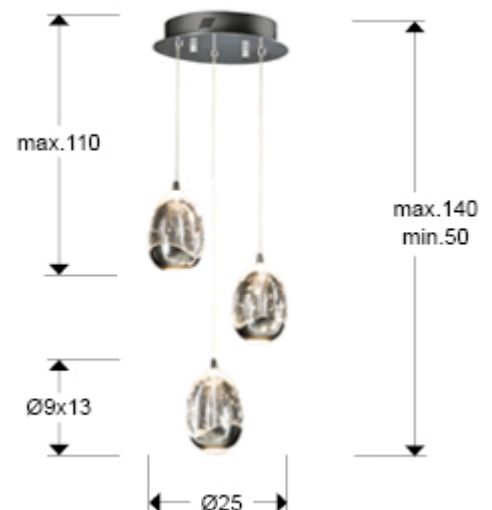

Rocio

783753

Pendants

Recommended product

LED light lamp, made of metal, chrome finish. Glass shade with drop shape made with solid glass with decorative bubbles inside. Adjustable in height. 15W LED. 1.440 Lumen. 3.000K.

. This lamp is supplied with GRAVITY TOGGLES, to improve ceiling fixing.

GENERAL INFORMATION

Catalogue: i42 Iluminación
Page: 204
EAN Code: 8435435318123
Type: Pendants
Collection: Rocio

SIZES

Sizes: \varnothing 25.0 \updownarrow 75.0 cm
Height when installed: 50.0/ max. 140.0 cm
Weight: 3.3 Kg

SIZES WITH PACKAGING

Weight: 4.0 Kg
Volume: 0.0280m³
Sizes: \leftrightarrow 33.0 \updownarrow 26.0 \swarrow 33.0 cm

TECHNICAL INFORMATION

IP protection: IP 20
Electric class: Class 1
Maximum power: 15W
Voltage: 220/240 V
Frequency: 50/60 Hz
Dimmable: NO
Colour temperature: 3,000 K
Average lifespan: 50,000 h
Power factor: >0.8
CRI: >80

ADDITIONAL INFORMATION

Material: Metal and glass
Finish: Chrome and clear