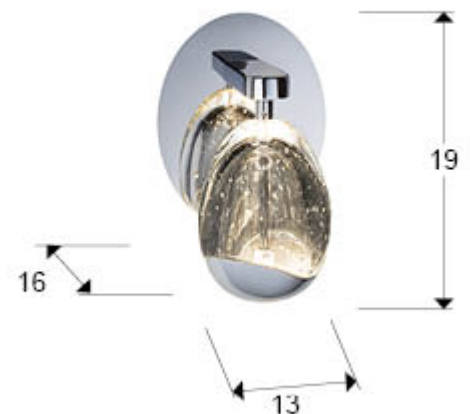

## Rocio

783921

Wall lamps

Wall lamp with 1 LED light, made of metal in chrome finish. Shade with teardrop-shaped made of solid glass with decorative bubbles inside. 5W LED. 480lm. 3,000K

### GENERAL INFORMATION

Catalogue: i42 Iluminación  
Page: 202  
EAN Code: 8435435338633  
Type: Wall lamps  
Collection: Rocio

### SIZES

Sizes: ↔ 13.0 ↓ 19.0 ↗ 16.0 cm  
Weight: 1.5 Kg

### SIZES WITH PACKAGING

Weight: 1.8 Kg  
Volume: 0.0150m<sup>3</sup>  
Sizes: ↔ 29.0 ↓ 22.0 ↗ 23.0 cm

---