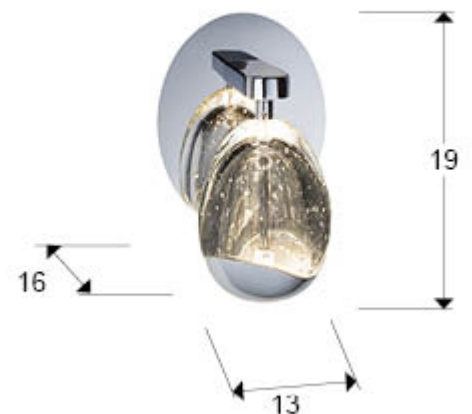

Rocio

783921

Wall lamps

Wall lamp with 1 LED light, made of metal in chrome finish. Shade with teardrop-shaped made of solid glass with decorative bubbles inside. 5W LED. 480lm. 3,000K

GENERAL INFORMATION

Catalogue: i42 Iluminación
Page: 202
EAN Code: 8435435338633
Type: Wall lamps
Collection: Rocio

SIZES

Sizes: ↔ 13.0 ↓ 19.0 ↗ 16.0 cm
Weight: 1.5 Kg

SIZES WITH PACKAGING

Weight: 1.8 Kg
Volume: 0.0150m³
Sizes: ↔ 29.0 ↓ 22.0 ↗ 23.0 cm

ADDITIONAL INFORMATION

Material: Metal, glass
Finish: Chromed, clear