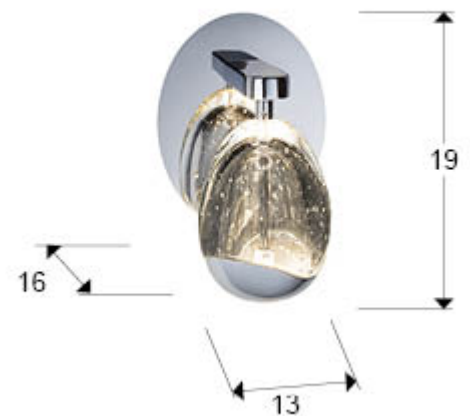

## Rocio

783921

Recommended product

### Wall lamps

Wall lamp with 1 LED light, made of metal in chrome finish. Shade with teardrop-shaped made of solid glass with decorative bubbles inside. 5W LED. 480lm. 3,000K

For markets with 110v voltage, we will change the LED driver for an equivalent one suitable for this voltage.

## SIZES

Sizes: ↔ 13.0 ↓ 19.0 ↗ 16.0 cm  
Weight: 1.5 Kg