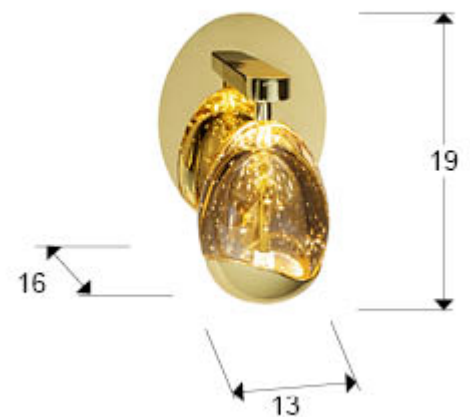

## Rocio

783945

Wall lamps

Recommended product

Wall lamp with 1 LED light, made of metal in gold finish. Shade with teardrop-shaped made of solid champagne glass with decorative bubbles inside. 5W LED. 480lm. 3,000K

### GENERAL INFORMATION

Catalogue: i42 Iluminación  
Page: 208  
EAN Code: 8435435338640  
Type: Wall lamps  
Collection: Rocio

### SIZES

Sizes: ↔ 13.0 ↓ 19.0 ↗ 16.0 cm  
Weight: 1.5 Kg

### SIZES WITH PACKAGING

Weight: 1.8 Kg  
Volume: 0.0150m<sup>3</sup>  
Sizes: ↔ 29.0 ↓ 22.0 ↗ 23.0 cm

---