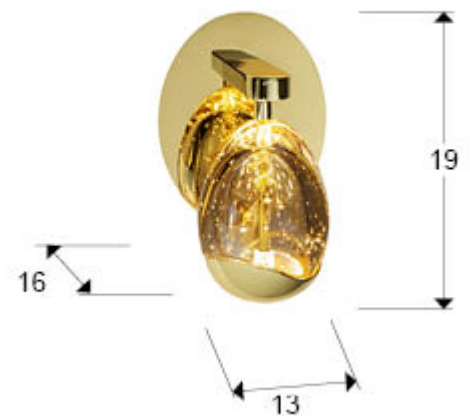

Rocio

783945

Wall lamps

Recommended product

Wall lamp with 1 LED light, made of metal in gold finish. Shade with teardrop-shaped made of solid champagne glass with decorative bubbles inside. 5W LED. 480lm. 3,000K

For markets with 110v voltage, we will change the LED driver for an equivalent one suitable for this voltage.

GENERAL INFORMATION

Catalogue: i42 Iluminación
Page: 208
EAN Code: 8435435338640
Type: Wall lamps
Collection: Rocio

SIZES

Sizes: ↔ 13.0 ↓ 19.0 ↗ 16.0 cm
Weight: 1.5 Kg

SIZES WITH PACKAGING

Weight: 1.8 Kg
Volume: 0.0150m³
Sizes: ↔ 29.0 ↓ 22.0 ↗ 23.0 cm

TECHNICAL INFORMATION

IP protection: IP 20
Electric class: Class 1
Maximum power: 5W
Voltage: 220/240 V
Frequency: 50/60 Hz
Colour temperature: 3,000 K
Average lifespan: 50,000 h
Power factor: >0.9
CRI: >80