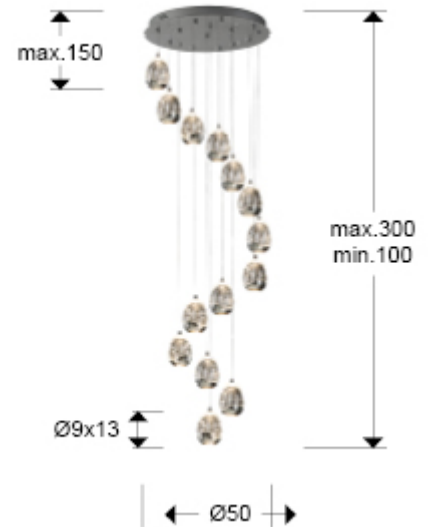

Lamp of 14 LED lights. Made of metal, chrome finish. Shades with drop shape made of solid glass with decorative bubbles inside. Adjustables in length. DIMMABLE by BLUETOOTH with APP for smartphone. 70W LED, 6720 lm, 3000 K

Uses LED driver with Bluetooth dimming for use via a mobile or tablet App. Also using a smart speaker such as Google Home or Amazon Echo if a Bluetooth Gateway device is added. Not compatible with a wall dimmer. Dimming not compatible with wall dimmer. AVAILABLE WITH 5 METERS LENGTH. ITEM: 785635GB · This lamp is supplied with GRAVITY TOGGLES, to improve ceiling fixing.

## SIZES

Sizes:  $\varnothing$  50.0  $\updownarrow$  170.0 cm  
Height when installed: 100.0/ max. 300.0 cm  
Weight: 17.6 Kg

## SIZES WITH PACKAGING

Weight: 19.8 Kg  
Volume: 0.1010m<sup>3</sup>  
Sizes:  $\leftrightarrow$  60.0  $\updownarrow$  28.0  $\nearrow$  60.0 cm