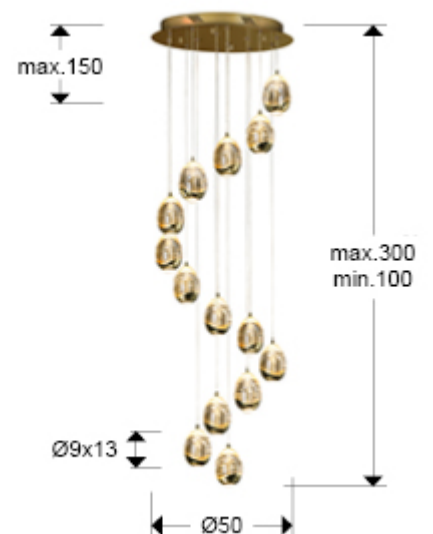

Rocio

785648B

Pendants

Lamp of 14 LED lights. Made of metal, golden finish. Shades with drop shape of solid glass with bubbles inside and metal base. Adjustable length. DIMMABLE by BLUETOOTH with APP for smartphone. 70W LED. 6720 lm. 3000K.

GENERAL INFORMATION

Catalogue: i39 Iluminación
Page: 177
EAN Code: 8435435331740
Type: Pendants
Collection: Rocio

SIZES

Sizes: \varnothing 50.0 \updownarrow 170.0 cm
Height when installed: 100.0/ max. 300.0 cm
Weight: 17.6 Kg

SIZES WITH PACKAGING

Weight: 19.8 Kg
Volume: 0.1010m³
Sizes: \leftrightarrow 60.0 \updownarrow 28.0 \nearrow 60.0 cm

TECHNICAL INFORMATION

IP protection: IP 20
Electric class: Class 1
Maximum power: 70W
Voltage: 100/277 V
Frequency: 50/60 Hz
Regulation: BLUETOOTH
Colour temperature: 3,000 K
Average lifespan: 50,000 h