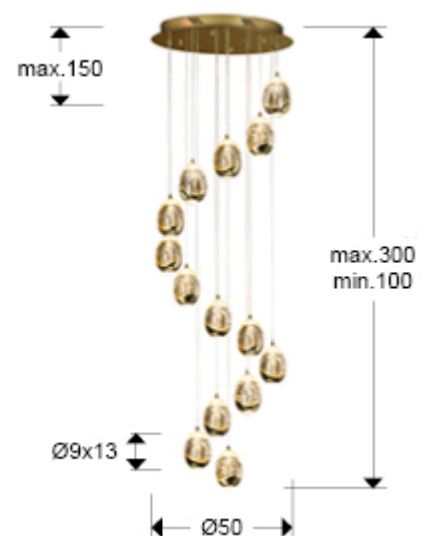

Rocio

785648B

Pendants

Lamp of 14 LED lights. Made of metal, golden finish. Shades with drop shape of solid glass with bubbles inside and metal base. Adjustable length. DIMMABLE by BLUETOOTH with APP for smartphone. 70W LED. 6720 lm. 3000K.

GENERAL INFORMATION

Catalogue: i39 Iluminación
Page: 177
EAN Code: 8435435331740
Type: Pendants
Collection: Rocio

SIZES

Sizes: \varnothing 50.0 \updownarrow 170.0 cm
Height when installed: 100.0/ max. 300.0 cm
Weight: 17.6 Kg

SIZES WITH PACKAGING

Weight: 19.8 Kg
Volume: 0.1010m³
Sizes: \leftrightarrow 60.0 \updownarrow 28.0 \nearrow 60.0 cm

TECHNICAL INFORMATION

IP protection: IP 20
Electric class: Class 1
Maximum power: 70W
Voltage: 100/277 V
Frequency: 50/60 Hz
Regulation: BLUETOOTH
Colour temperature: 3,000 K
Average lifespan: 50,000 h