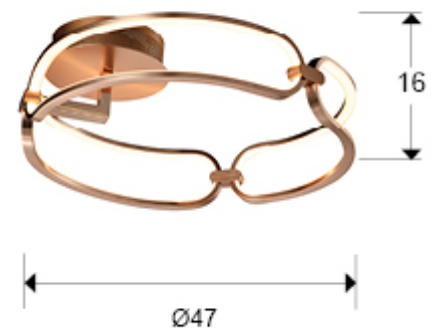

### Flush Ceiling Lamps

Small ceiling lamp, LED, made of brushed aluminium, rose gold finish. Opal silicone diffusers. 37W LED, 3330 lm, 3000 K. DIMMABLE

Recommended product

This product includes LED drivers with TRIAC and 0-10V dimming. You may dimm this item by using a wall mounted TRIAC or 0-10V dimmer switch..110v version available. · This lamp is supplied with GRAVITY TOGGLES, to improve ceiling fixing.

## SIZES

Sizes: Ø 47.0 ↓ 16.0 cm  
Weight: 1.6 Kg

## SIZES WITH PACKAGING

Weight: 2.7 Kg  
Volume: 0.0700m<sup>3</sup>  
Sizes: ↔ 54.0 ↓ 24.0 ↗ 54.0 cm

---

## ADDITIONAL INFORMATION

Material: Aluminium, silicone  
Finish: Rose gold, opal