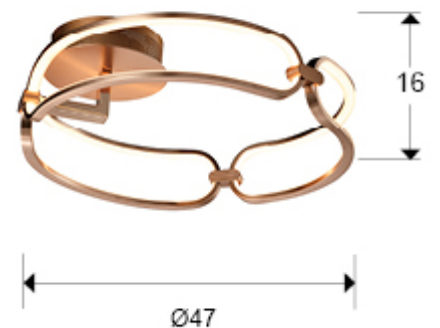

### Flush Ceiling Lamps

Small ceiling lamp, LED, made of brushed aluminium, rose gold finish. Opal silicone diffusers. 37W LED, 3330 lm, 3000 K. DIMMABLE

Recommended product

This product includes LED drivers with TRIAC and 0-10V dimming. You may dimm this item by using a wall mounted TRIAC or 0-10V dimmer switch. · This lamp is supplied with GRAVITY TOGGLES, to improve ceiling fixing.

## SIZES

Sizes: Ø 47.0 ↓ 16.0 cm  
Weight: 1.6 Kg

## SIZES WITH PACKAGING

Weight: 2.7 Kg  
Volume: 0.0700m<sup>3</sup>  
Sizes: ↔ 54.0 ↓ 24.0 ↗ 54.0 cm

---

## ADDITIONAL INFORMATION

Material: Aluminium, silicone  
Finish: Rose gold, opal