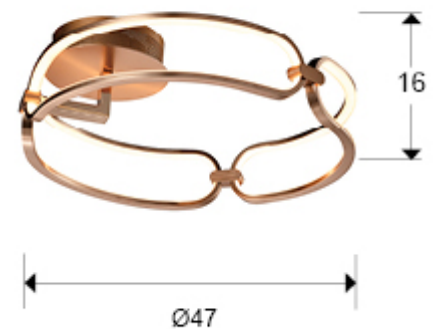

Colette

786430D

Flush Ceiling Lamps

Small ceiling lamp, LED, made of brushed aluminium, rose gold finish. Opal silicone diffusers. 37W LED, 3330 lm, 3000 K. DIMMABLE. Remote control included.

This product uses a 0-10V dimmable LED driver, a dimmer and a radio frequency remote control.

GENERAL INFORMATION

Catalogue: i39 Iluminación
Page: 92
EAN Code: 8435435332341
Type: Flush Ceiling Lamps
Collection: Colette

SIZES

Sizes: Ø 47.0 ↓ 16.0 cm
Weight: 1.6 Kg

SIZES WITH PACKAGING

Weight: 2.7 Kg
Volume: 0.0700m³
Sizes: ↔ 54.0 ↓ 24.0 ↗ 54.0 cm

DRIVER LED

Make: SCHULLER
Model: 72402
Quantity: 1 Units
Dimmable: Si
Type of dimming: 1-10V
Maximum power: 40W
Frequency: 50-60 Hz
Primary voltage: 180-240 V
Type: Voltaje constante
Secondary voltage: 24 V
Sizes: ↔ 14,0 ↓ 3,0 ↗ 4,5 cm

ADDITIONAL INFORMATION

Material: Aluminium, silicone
Finish: Rose gold, opal