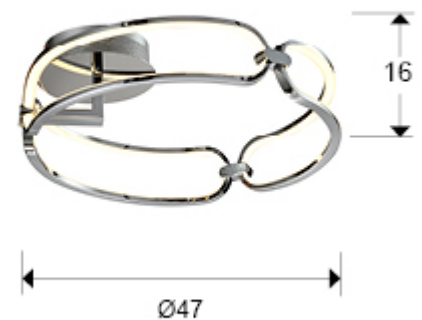

Colette

786485

Recommended product

Flush Ceiling Lamps

Small ceiling lamp, LED, made of aluminium, chrome finish. Opal silicone diffusers. 37W LED, 3330 lm, 3000 K. DIMMABLE.

This product uses a 0-10V dimmable LED driver. To dim the light use a LED wall dimmer with these features. - This lamp is supplied with GRAVITY TOGGLES, to improve ceiling fixing.

GENERAL INFORMATION

Catalogue: i42 Iluminación
Page: 130
EAN Code: 8435435327804
Type: Flush Ceiling Lamps
Collection: Colette

SIZES

Sizes: Ø 47.0 ↓ 16.0 cm
Weight: 1.6 Kg

SIZES WITH PACKAGING

Weight: 2.7 Kg
Volume: 0.0710m³
Sizes: ↔ 54.0 ↓ 24.0 ↗ 54.0 cm

DRIVER LED

Make: SCHULLER
Model: 74041
Quantity: 1 Units
Dimmable: Sí
Type of dimming: Triac&0-10V
Maximum power: 40W
Frequency: 50-60 Hz
Primary voltage: 180-240 V
Type: Voltaje constante
Secondary voltage: 24 V
Sizes: ↔ 11,5 ↓ 2,5 ↗ 4,0 cm

ADDITIONAL INFORMATION

Material: Aluminium, silicone
Finish: Chromed, opal